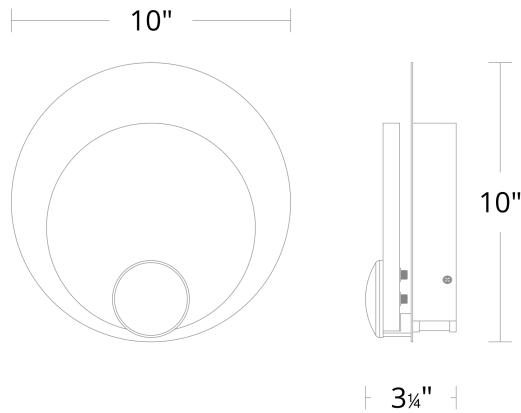

FEATURES

- Driver concealed within the canopy
- Down and ambient illumination
- First class quality Spanish alabaster
- Natural alabaster with unique veining in each crafted piece

SPECIFICATIONS

Rated Life	54000 Hours
Standards	ETL, cETL, Damp Location Listed, Title 24 JA8: 2019 Compliant
Input	120-277V, 50/60Hz
Dimming	0-10V: 100-5%, TRIAC: 100-5%
Color Temp	3000K
CRI	90
Construction	Extruded aluminum frame with bent glass diffuser and alabaster shade

REPLACEMENT PARTS

RPL-GLA-82310 - Replacement Alabaster

WS-82310

Model & Size	Color Temp	Finish	LED Watts	LED Lumens	Delivered Lumens
WS-82310 10"	3000K	AB Aged Brass	22.7W	1463	598
	3000K	BK Black	22.7W	1463	598