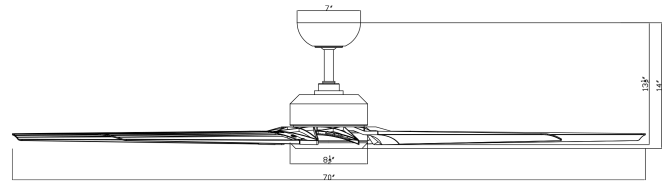

ROBOTO XL

FR-W2301-70

70" Ceiling Fan

MODERN FORMS SMART FANS

PRODUCT DESCRIPTION

Larger than its little brother, the extensive 70-inch Roboto XL Smart Fan invigorates indoor and outdoor environments. Engineered with the latest connective technologies, Roboto XL features a quiet DC motor, while our free Modern Forms app allows control of fan speed, schedules, and integration with smart home devices.