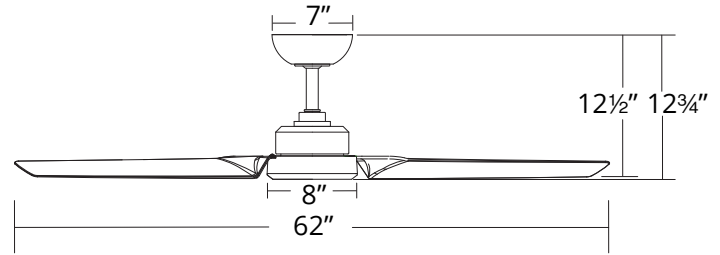

ROBOTO

FR-W1910-62

62" Ceiling Fan

MODERN FORMS SMART FANS

PRODUCT DESCRIPTION

Like all our smart fans, Roboto is Wet Rated to be perfect for indoor and outdoor applications. Two size options are available to complete any deck, pergola, room or living space. The quiet DC motor is 70% more efficient than AC motors, and our free Modern Forms app lets you control fan speed, set schedules, and integrate with smart home devices.