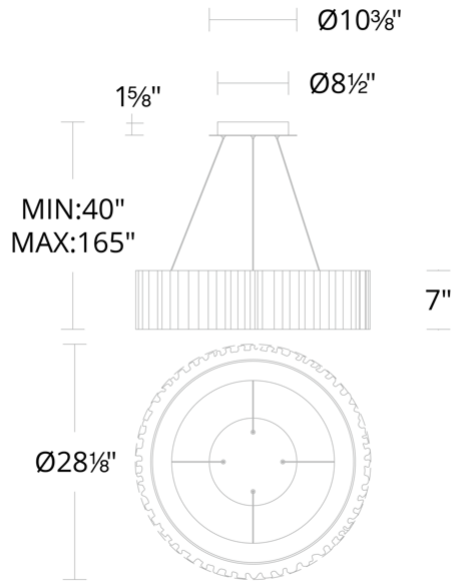

Project:

Location:

Fixture Type:

Catalog Number:

AVAILABLE FINISHES:

Rhannon

PD-70128

PRODUCT DESCRIPTION

FEATURES

- Driver concealed within the canopy
- Thick artisanal shade made with reclaimed crystal
- Thin powered aircraft cables provide an ultra clean look for adjustable suspension height
- Spin-on round canopy with minimal hardware
- NEC CODE (314.24) requires that ceiling outlet boxes in the U.S. support up to 50 lbs
- This fixture exceeds 50 lbs. and must be installed using a U.L. listed outlet box approved for up to 100 lbs. or supported independently of the outlet box
- Can be mounted on a sloped ceiling

SPECIFICATIONS

Rated Life	50000 Hours
Standards	ETL, cETL,Damp Location Listed,Title 24 JA8: 2019 Compliant
Input	120/277V,50/60Hz
Dimming	ELV: 100-10%,TRIAC: 100-10%
Color Temp	3000K
CRI	90
Construction	Extruded aluminum body with reclaimed crystal shade and acrylic diffuser

PD-70128

Model & Size	Color Temp	Finish	LED Watts	LED Lumens	Delivered Lumens
PD-70128 28"	3000K 3000K	AB Aged Brass BK Black	56.1W 56.1W	5669 5669	3682 3682

Example: **PD-70128-BK**

For custom requests please contact customs@modernforms.com