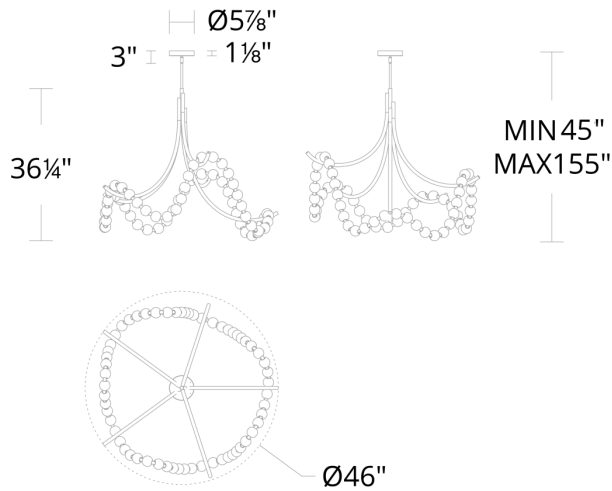

Project:

Location:

Fixture Type:

Catalog Number:

AVAILABLE FINISHES:

Parel

PD-50446

PRODUCT DESCRIPTION

Spanish Alabaster beads are strung on an LED loop and draped over gleaming arms. Dress up your ceiling with this delightful luminaire.

FEATURES

- Driver concealed within the canopy
- Sculptural frame illuminated by a fixed silica strand of First class quality Spanish alabaster orbs
- Natural alabaster with unique veining in each crafted piece
- Three 12" and one 6" down rods included (additional sold separately)
- Slope ceiling adaptable. Hang straight swivel.

SPECIFICATIONS

Rated Life	64000 Hours
Standards	ETL, cETL,Damp Location Listed
Input	120-277V,50/60Hz
Dimming	ELV, 0-10V, TRIAC
Color Temp	3000K
CRI	90
Construction	Steel frame with silica diffuser and alabaster shades

REPLACEMENT PARTS

- RPL-ROD-IN06-AB - 6" Rod (AB finish)
- RPL-ROD-IN06-AN - 6" Rod (AN finish)
- RPL-ROD-IN12-AB - 12" Rod (AB finish)
- RPL-ROD-IN12-AN - 12" Rod (AN finish)

FM-50446

Model & Size	Color Temp	Finish	LED Watts	LED Lumens	Delivered Lumens
PD-50446 46"	3000K 3000K	AB Aged Brass AN Antique Nickel	40.9W 40.9W	4000 4000	2088 2088