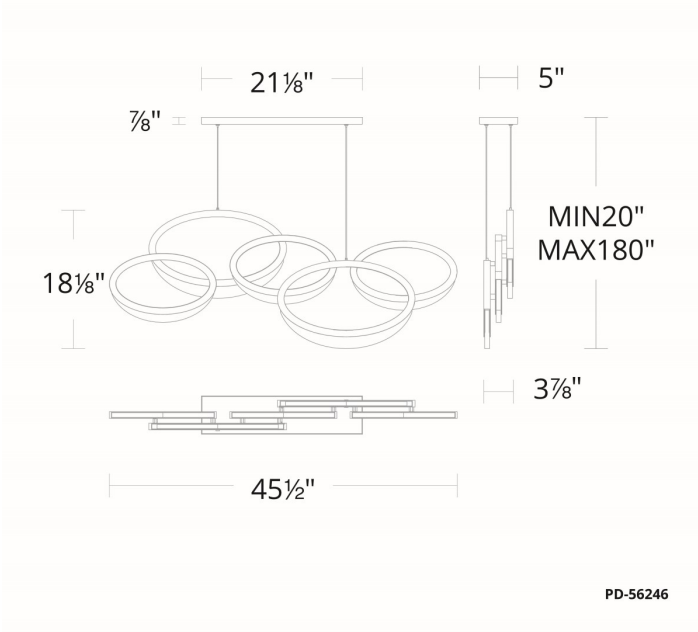

REPLACEMENT PARTS

HDW-SY23-MA - Hardware Pack - BK Finish

PD-56246

Model & Size	Color Temp	Finish	LED Watts	LED Lumens	Delivered Lumens
PD-56246 46"	3000K 3000K	AB Aged Brass BK Black	39.4W 39.4W	4000 4000	1967 1967

Example: **PD-56246-BK**

For custom requests please contact customs@modernforms.com