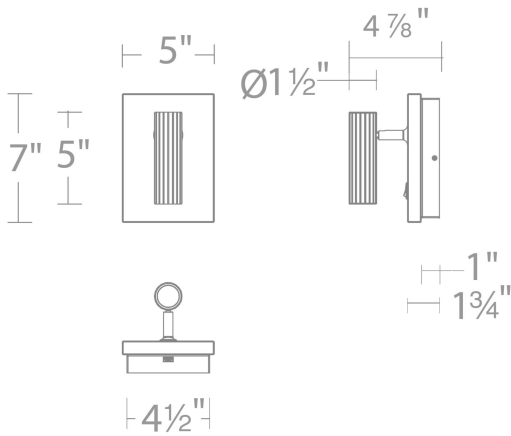

A sculptural accent. Luxurious details of smooth black and gold marble paired with an elegantly ribbed neck create a tasteful task light that gleams with natural beauty.

FEATURES

- Driver concealed within the canopy
- Golden black marble accent with unique veining and natural color variation in each distinctive piece
- Articulating light source up to 330 degrees horizontally and 90 degrees vertically
- On/off toggle switch
- Built-in USB port at the base of the canopy

SPECIFICATIONS

Rated Life	50000 Hours
Standards	ETL, cETL,Damp Location Listed
Input	120,50/60Hz
Color Temp	3000K
CRI	90
Construction	Extruded aluminum frame with glass diffuser

BL-54307

Model & Size	Color Temp	Finish	LED Watts	LED Lumens	Delivered Lumens
BL-54307 7"	3000K	BK/AB Black & Aged Brass	5.7W	360	59