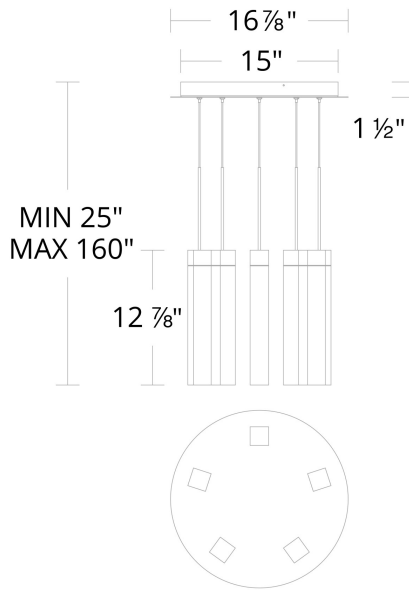

- Driver concealed within the canopy
- Artisanal reclaimed K5 crystal shade
- Thin powered aircraft cables provide an ultra clean look for adjustable suspension height

**SPECIFICATIONS**

Rated Life	55000 Hours
Standards	ETL, cETL,Damp Location Listed,Title 24 JA8: 2019 Compliant
Input	120-277V,50/60Hz
Dimming	ELV, 0-10V, TRIAC
Color Temp	3000K
CRI	90
Construction	Steel body with K5 crystal fused acrylic

Model & Size	Color Temp	Finish	LED Watts	LED Lumens	Delivered Lumens
PD-78003R 3 Light	3000K 3000K	AB Aged Brass AN Antique Nickel	13.3W 13.3W	1075 1075	847 847

Example: **PD-78003R-AN**

For custom requests please contact [customs@modernforms.com](mailto:customs@modernforms.com)

# Minx

PD-78005R

**PRODUCT DESCRIPTION**

Elegant artisanal sparkles. Held aloft, long-lasting LEDs provide functional downlighting. A sleek mini pendant that works by itself or in multiples.

**FEATURES**

- Driver concealed within the canopy
- Artisanal reclaimed K5 crystal shade
- Thin powered aircraft cables provide an ultra clean look for adjustable suspension height

PD-78005R

Model & Size	Color Temp	Finish	LED Watts	LED Lumens	Delivered Lumens
PD-78005R 5 Light	3000K 3000K	AB Aged Brass AN Antique Nickel	21.6W 21.6W	1790 1790	1484 1484

Example: **PD-78005R-AN**

For custom requests please contact [customs@modernforms.com](mailto:customs@modernforms.com)