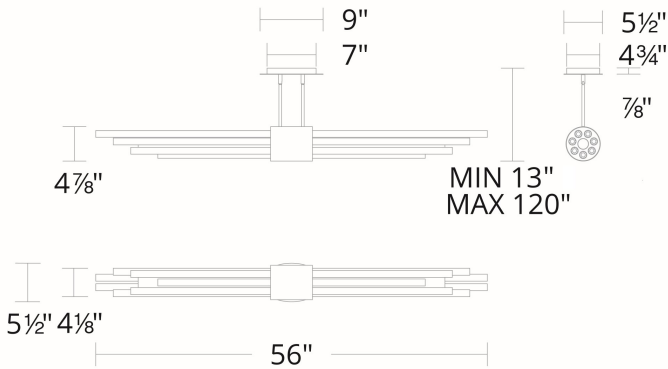

FEATURES

- Driver concealed within the canopy
- Extruded reeded glass
- Inner plate creates a mirrored effect
- Oval canopy with minimal hardware
- Slope ceiling adaptable. Hang straight swivels up to 90 degrees
- Six 12" and two 6" down rods included (additional sold separately)

PD-30156

Model & Size	Color Temp	Finish	LED Watts	LED Lumens	Delivered Lumens
PD-30156 56"	3000K 3000K	AB Aged Brass BN Brushed Nickel	26.5W 26.5W	2855 2855	2078 2078

Example: **PD-30156-BN**

For custom requests please contact customs@modernforms.com