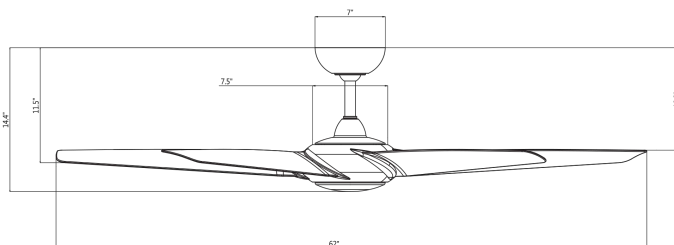

LUCID

FR-W2304-62L

62" Ceiling Fan

MODERN FORMS

SMART FANS

PRODUCT DESCRIPTION

Elevate your home with a smart fan that takes technology to the next level. A simple, sophisticated smart fan that works seamlessly in transitional, minimalist and other modern environments, Lucid is perfectly suited for large kitchens, bedrooms and living rooms, and its wet-rated status make it prime for outdoor use as well.

FEATURES

- 6 fan speeds through both Summer and Winter Modes
- Silent DC motor
- Includes remote control
- Optional wall control sold separately
- Compatible with Modern Forms app

AIRFLOW/ENERGY EFFICIENCY

Weighted-Average/High Airflow CFM:	4788/6963
Weighted-Average/High Energy Use (W):	22/31
Estimated Yearly Energy Cost ($):	6
Weighted-Average/High Efficiency (CFM/W):	214
Max RPM:	124

ORDER NUMBER

Model	Blade Arms	Housing/Blades
FR-W2304-62L	SB <i>Soft Brass</i>	MB <i>Matte Black</i>
	SB <i>Soft Brass</i>	MW <i>Matte White</i>

Example: **FR-W2304-62L-SB/MB**

For 2700K add "-27" ; for 3500K add "-35" before the finish: **FR-W2304-60L27SBMB**

*Results may vary based on application and surroundings.

*This fan comes uni-pack - blade select options are not available

SPECIFICATIONS

Construction:	Aluminum, ABS
Blade:	16° Pitch, 62" sweep
Downrod:	.75"W x 6"H included
Mounting Slope:	Up to 30°
Wire:	80"
Hanging Weight:	17 lbs
Total Power:	51W
Standards:	UL/cUL Wet Location listed, Title 24 JA8-2016 Compliant, Title 20, Energy Star rated
Motor Type:	120 x 25 sensorless DC motor

WIRELESS PERFORMANCE

Wi-Fi Range:	Up to 150 ft*
Bluetooth Range:	Up to 150 ft*

LUMINAIRE PERFORMANCE

Light Source:	LED
Light Wattage:	19.5W
Lumens/ Delivered Lumens:	1600/1124
Dimming:	Integrated
CRI:	90
Color Temperature:	3000K (2700K/3500K options available)
Rated Life:	50,000 hours

The Modern Forms app synchronizes seamlessly with smart home devices you already own

modernforms.com
Phone (800) 526.2588
Fax (800) 526.2585

Headquarters/Eastern Distribution Center
44 Harbor Park Drive
Port Washington, NY 11050

Central Distribution Center
1600 Distribution Ct
Lithia Springs, GA 30122

Western Distribution Center
1750 Archibald Avenue
Ontario, CA 91760