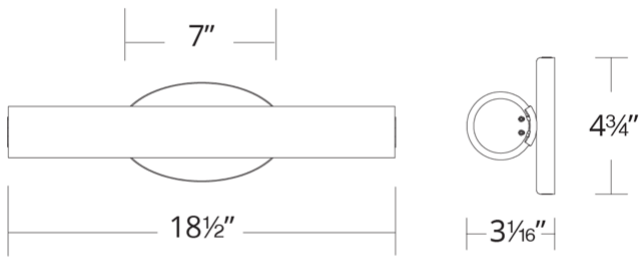

WS-3618

REPLACEMENT PARTS

RPL-GLA-3618 - Glass

| Model & Size | Color Temp | Finish | LED Watts | LED Lumens | Delivered Lumens |
|--------------|------------|-------------------|-----------|------------|------------------|
| WS-3618 18" | 2700K | BN Brushed Nickel | 28W | 2000 | 1650 |
| | 2700K | CH Chrome | 28W | 2000 | 1650 |
| | 3500K | BN Brushed Nickel | 28W | 2000 | 1650 |
| | 3500K | CH Chrome | 28W | 2000 | 1650 |
| | 3000K | BN Brushed Nickel | 28W | 2000 | 1650 |
| | 3000K | CH Chrome | 28W | 2000 | 1650 |