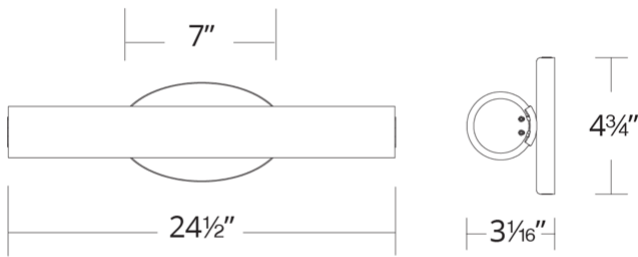

Project:

Location:

Fixture Type:

Catalog Number:

AVAILABLE FINISHES:

Loft

WS-3624

PRODUCT DESCRIPTION

Mouth-blown etched opal glass and clean contours define this collection of vanities and wall sconces, perfect for bathrooms, hallways and anywhere you need a strikingly simple dose of glare-free, energy-efficient light.

FEATURES

- 277V option available for special order.
- ACLED driverless technology
- Mouth-blown etched opal glass diffuser
- Built in color temperature adjustability. Switch from 2700K/3000K/3500K

SPECIFICATIONS

Rated Life	80000 Hours
Standards	ETL, cETL,Damp Location Listed, Title 24 JA8: 2019 Compliant
Input	120 VAC, 50/60Hz
Dimming	ELV
Mounting	Can be mounted on wall in all orientations
Color Temp	3500K, 3000K, 2700K
CRI	90
Construction	Aluminum with mouth blown etched opal glass

WS-3624

REPLACEMENT PARTS

RPL-GLA-3624 - Glass

Model & Size	Color Temp	Finish	LED Watts	LED Lumens	Delivered Lumens
WS-3624 24"	2700K	BN Brushed Nickel	30W	2800	1956
	2700K	CH Chrome	30W	2800	1956
	3500K	BN Brushed Nickel	30W	2800	1956
	3500K	CH Chrome	30W	2800	1956
	3000K	BN Brushed Nickel	30W	2800	1956
	3000K	CH Chrome	30W	2800	1956

Example: **WS-3624-CH**

•For 277V special order, add an "F" before the finish: WS-3624F-CH

For custom requests please contact customs@modernforms.com