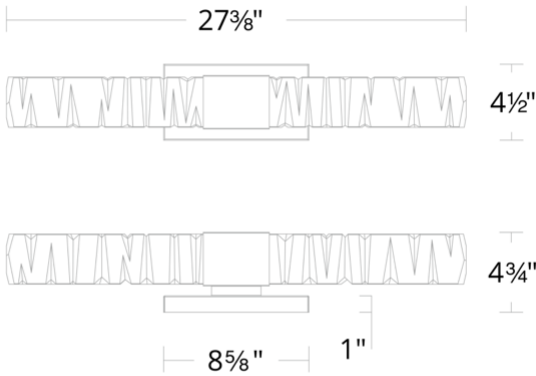

FEATURES

- Driver concealed within the canopy
- Thick sculptural K9 faceted crystal with distinct asymmetrical cuts

SPECIFICATIONS

Rated Life	50000 Hours
Standards	ETL, cETL, Damp Location Listed, Title 24 JA8: 2019 Compliant
Input	120/277V, 50/60Hz
Dimming	ELV: 100-10%, TRIAC: 100-10%
Mounting	Can be mounted on wall in all orientations
Color Temp	3500K
CRI	90
Construction	Extruded aluminum body with thick K9 crystal shade

REPLACEMENT PARTS

RPL-GLA-58115 - Replacement Crystal

WS-58127

Model & Size	Color Temp	Finish	LED Watts	LED Lumens	Delivered Lumens
WS-58127 27"	3500K	AB Aged Brass	14.6W	1330	1036
	3500K	BK Black	14.6W	1330	1036
	3500K	BN Brushed Nickel	14.6W	1330	1036