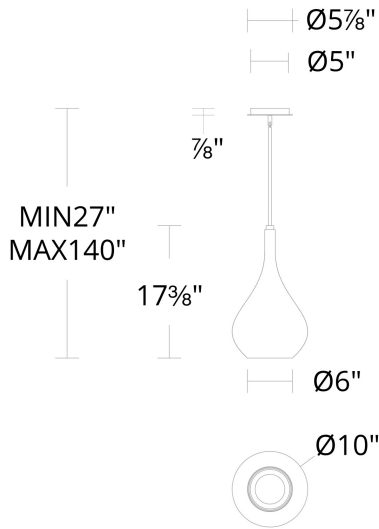

# Helios

PD-74318

**PRODUCT DESCRIPTION**

A fresh context with layers of light. A lustrous gold leaf dome suspended within a clear glass teardrop--a seductive shape offering lovely, warm luminescence.

**FEATURES**

- Driver concealed within the canopy
- Hand-leafed glass will lend itself to variations in each individually unique piece
- Three 12" and one 6" down rods included (additional sold separately)
- Slope ceiling adaptable. Hang straight swivels up to 90 degrees
- Spin-on round canopy with minimal hardware

PD-74318

Model & Size	Color Temp	Finish	LED Watts	LED Lumens	Delivered Lumens
PD-74318 17"	3000K	AB/GL Gold Leaf/Aged Brass	12W	780	661

Example: **PD-74318-AB/GL**

For custom requests please contact [customs@modernforms.com](mailto:customs@modernforms.com)