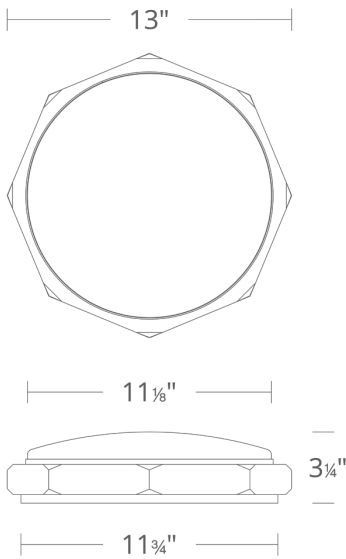

Project:

Location:

Fixture Type:

Catalog Number:

AVAILABLE FINISHES:

Grommet

FM-30213

PRODUCT DESCRIPTION

An octagonal geometric ceiling luminaire with a chiseled profile. ACLED state of the art technology projects through irresistible mouth blown etched opal glass. Integral coloradjustability allows you to choose warm white, crisp white or cool light for your space.

FEATURES

- ACLED driverless technology
- Octagonal geometric profile
- Built in color temperature adjustability. Switch from 2700K/3000K/3500K

SPECIFICATIONS

Rated Life	54000 Hours
Standards	ETL, cETL,Damp Location Listed,Title 24 JA8: 2019 Compliant
Input	120V,50/60Hz
Dimming	ELV: 100-5%,TRIAC: 100-5%
Mounting	Can be mounted on ceiling or wall in all orientations
Color Temp	3500K,3000K,2700K
CRI	90
Construction	Die cast aluminum body and mouth blown opal glass shade

FM-30213

Model & Size	Color Temp	Finish	LED Watts	LED Lumens	Delivered Lumens
FM-30213 13"	2700K	AB Aged Brass	21W	1800	1051
	2700K	BN Brushed Nickel	21W	1800	1051
	2700K	PN Polished Nickel	21W	1800	1051
	3000K	AB Aged Brass	21W	1800	1120
	3000K	BN Brushed Nickel	21W	1800	1120
	3000K	PN Polished Nickel	21W	1800	1120
	3500K	AB Aged Brass	21W	1800	1136
	3500K	BN Brushed Nickel	21W	1800	1136
	3500K	PN Polished Nickel	21W	1800	1136

Example: **FM-30213-35-PN**

For custom requests please contact customs@modernforms.com