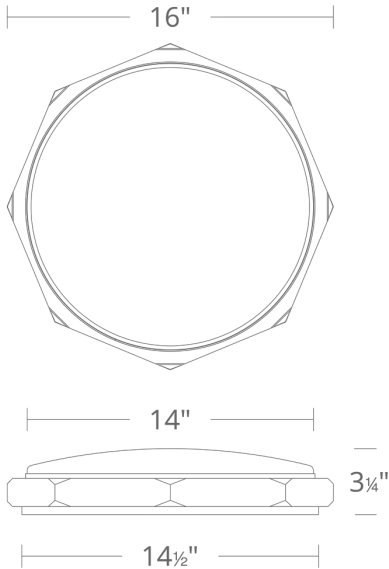

FM-30216

Project:

Location:

Fixture Type:

Catalog Number:

AVAILABLE FINISHES:

Grommet

FM-30216

PRODUCT DESCRIPTION

An octagonal geometric ceiling luminaire with a chiseled profile. ACLED state of the art technology projects through irresistible mouth blown etched opal glass. Integral coloradjustability allows you to choose warm white, crisp white or cool light for your space.

FEATURES

- ACLED driverless technology
- Octagonal geometric profile
- Built in color temperature adjustability. Switch from 2700K/3000K/3500K

SPECIFICATIONS

Rated Life	54000 Hours
Standards	ETL, cETL,Damp Location Listed,Title 24 JA8: 2019 Compliant
Input	120V,50/60Hz
Dimming	ELV: 100-5%,TRIAC: 100-5%
Mounting	Can be mounted on ceiling or wall in all orientations
Color Temp	3500K,3000K,2700K
CRI	90
Construction	Die cast aluminum body and mouth blown opal glass shade

Model & Size	Color Temp	Finish	LED Watts	LED Lumens	Delivered Lumens
FM-30216 16"	2700K	AB Aged Brass	27W	2400	1534
	2700K	BN Brushed Nickel	27W	2400	1534
	2700K	PN Polished Nickel	27W	2400	1534
	3000K	AB Aged Brass	27W	2400	1639
	3000K	BN Brushed Nickel	27W	2400	1639
	3000K	PN Polished Nickel	27W	2400	1639
	3500K	AB Aged Brass	27W	2400	1649
	3500K	BN Brushed Nickel	27W	2400	1649
	3500K	PN Polished Nickel	27W	2400	1649

Example: **FM-30216-35-PN**

For custom requests please contact customs@modernforms.com