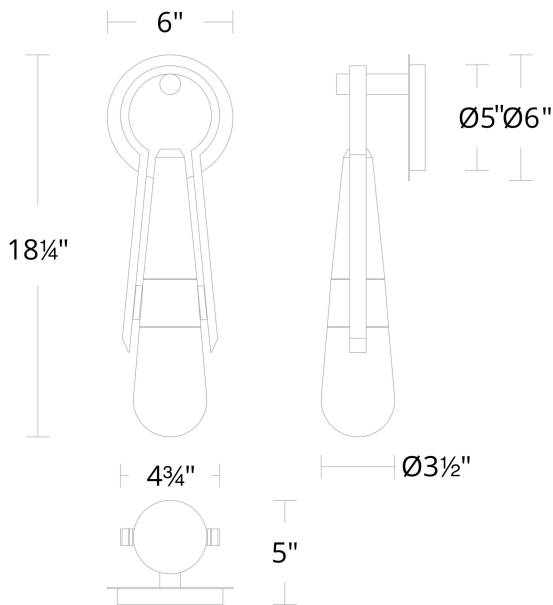

Project:

Location:

Fixture Type:

Catalog Number:

AVAILABLE FINISHES:

Ezra

WS-96318

PRODUCT DESCRIPTION

SPECIFICATIONS

Rated Life	50000 Hours
Standards	ETL, cETL, Damp Location Listed, Title 24 JA8: 2019 Compliant
Input	120/277V, 50/60Hz
Dimming	ELV
Color Temp	3000K
CRI	90
Construction	Welded extruded aluminum body with decorative acrylic shade

WS-96318

Model & Size	Color Temp	Finish	LED Watts	LED Lumens	Delivered Lumens
WS-96318 18"	3000K	BK Black	13.8W	840	628

Example: **WS-96318-BK**

For custom requests please contact customs@modernforms.com