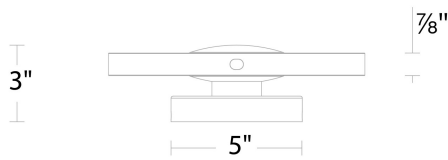

SPECIFICATIONS

Rated Life	54000 Hours
Standards	ETL, cETL,Damp Location Listed, Title 24 JA8: 2019 Compliant
Input	120/277V, 50/60Hz
Dimming	ELV: 100-10%, TRIAC: 100-10%
Mounting	Can be mounted on ceiling or wall in all orientations
Color Temp	3000K
CRI	90
Construction	Metal spun body with decorative acrylic and PC diffuser

WS-62110