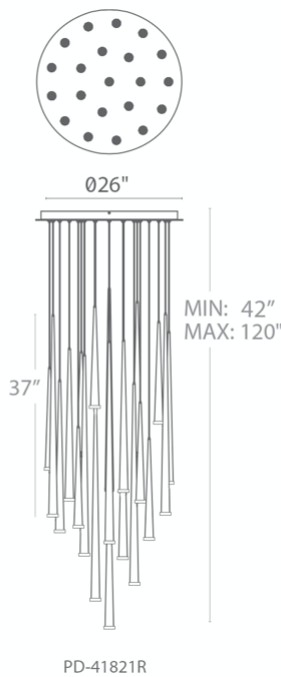

PD-41821R

Project:

Location:

Fixture Type:

Catalog Number:

AVAILABLE FINISHES:

Cascade

PD-41821R

PRODUCT DESCRIPTION

A new aged brass finish updates the original Cascade design for a more refined take on minimalist glam. Each pendant illuminates bountifully while the etched caps punctuate each piecelike a chic yet understated exclamation of luxury.

FEATURES

- Driver concealed within the canopy
- CNC precision-cut etched diffuser
- Thin powered aircraft cables provide an ultra clean look for adjustable suspension height
- NEC CODE (314.24) requires that ceiling outlet boxes in the U.S. support up to 50 lbs.
- This fixture in the 15 and 21 light format exceeds 50 lbs. and must be installed using a U.L. listed outlet box approved for up to 100 lbs. or supported independently of the outlet box

SPECIFICATIONS

Rated Life	50000 Hours
Standards	ETL, cETL,Damp Location Listed
Input	120-277V,50/60Hz
Dimming	ELV
Color Temp	3500K
CRI	90
Construction	Steel body with acrylic diffuser

REPLACEMENT PARTS

RPL-GLA-41819 - Glass

Model & Size	Color Temp & CRI	Watt	Lumens	Finish
PD-41821R 26" - 21 Lights	3500K 90	147W	7880	AB Aged Brass
	3500K 90	147W	7880	BK Black
	3500K 90	147W	7880	PN Polished Nickel

Example: **PD-41821R-PN**

For custom requests please contact customs@modernforms.com