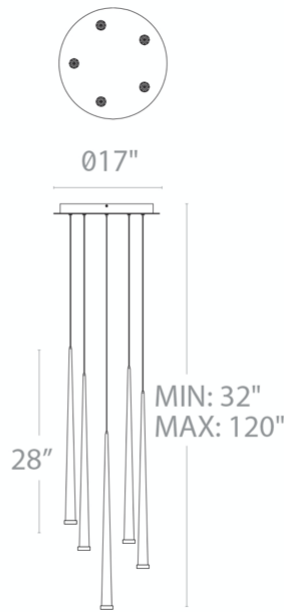

**REPLACEMENT PARTS**

RPL-GLA-41819 - Glass

Ø12"

PD-41803R

Model & Size	Color Temp & CRI	Watt	Lumens	Finish
PD-41803R 12" - 3 Lights	3500K 90	21W	1126	AB Aged Brass
	3500K 90	21W	1126	BK Black
	3500K 90	21W	1126	PN Polished Nickel

**REPLACEMENT PARTS**

RPL-GLA-41819 - Glass

PD-41805R

Model & Size	Color Temp & CRI	Watt	Lumens	Finish
PD-41805R 17" - 5 Lights	3500K 90	35W	1876	AB Aged Brass
	3500K 90	35W	1876	BK Black
	3500K 90	35W	1876	PN Polished Nickel