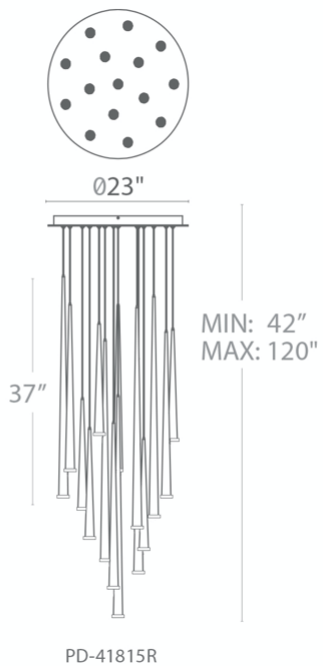

Project: _____

Location: _____

Fixture Type: _____

Catalog Number: _____

AVAILABLE FINISHES:

Cascade

PD-41815R

PRODUCT DESCRIPTION

A new aged brass finish updates the original Cascade design for a more refined take on minimalist glam. Each pendant illuminates bountifully while the etched caps punctuate each piece like a chic yet understated exclamation of luxury.

FEATURES

- Driver concealed within the canopy
- CNC precision-cut etched diffuser
- Thin powered aircraft cables provide an ultra clean look for adjustable suspension height
- NEC CODE (314.24) requires that ceiling outlet boxes in the U.S. support up to 50 lbs.
- This fixture in the 15 and 21 light format exceeds 50 lbs. and must be installed using a U.L. listed outlet box approved for up to 100 lbs. or supported independently of the outlet box

SPECIFICATIONS

Rated Life	50000 Hours
Standards	ETL, cETL,Damp Location Listed
Input	120-277V,50/60Hz
Dimming	ELV
Color Temp	3500K
CRI	90
Construction	Steel body with acrylic diffuser

REPLACEMENT PARTS

RPL-GLA-41819 - Glass

Model & Size	Color Temp & CRI	Watt	Lumens	Finish
PD-41815R 23" - 15 Lights	3500K 90	105W	5629	AB Aged Brass
	3500K 90	105W	5629	BK Black
	3500K 90	105W	5629	PN Polished Nickel

Example: **PD-41815R-PN**

For custom requests please contact customs@modernforms.com