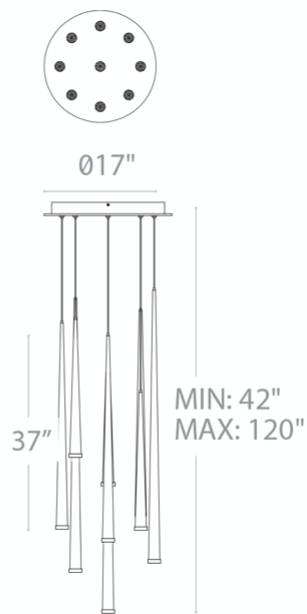

PD-41809R

Project: _____

Location: _____

Fixture Type: _____

Catalog Number: _____

AVAILABLE FINISHES:

Cascade

PD-41809R

PRODUCT DESCRIPTION

A new aged brass finish updates the original Cascade design for a more refined take on minimalist glam. Each pendant illuminates bountifully while the etched caps punctuate each piecelike a chic yet understated exclamation of luxury.

FEATURES

- Driver concealed within the canopy
- CNC precision-cut etched diffuser
- Thin powered aircraft cables provide an ultra clean look for adjustable suspension height

SPECIFICATIONS

Rated Life	50000 Hours
Standards	ETL, cETL,Damp Location Listed
Input	120-277V,50/60Hz
Dimming	ELV
Color Temp	3500K
CRI	90
Construction	Steel body with acrylic diffuser

REPLACEMENT PARTS

RPL-GLA-41819 - Glass

Model & Size	Color Temp & CRI	Watt	Lumens	Finish
PD-41809R 17" - 9 Lights	3500K 90	63W	3377	AB Aged Brass
	3500K 90	63W	3377	BK Black
	3500K 90	63W	3377	PN Polished Nickel

Example: **PD-41809R-PN**

For custom requests please contact customs@modernforms.com