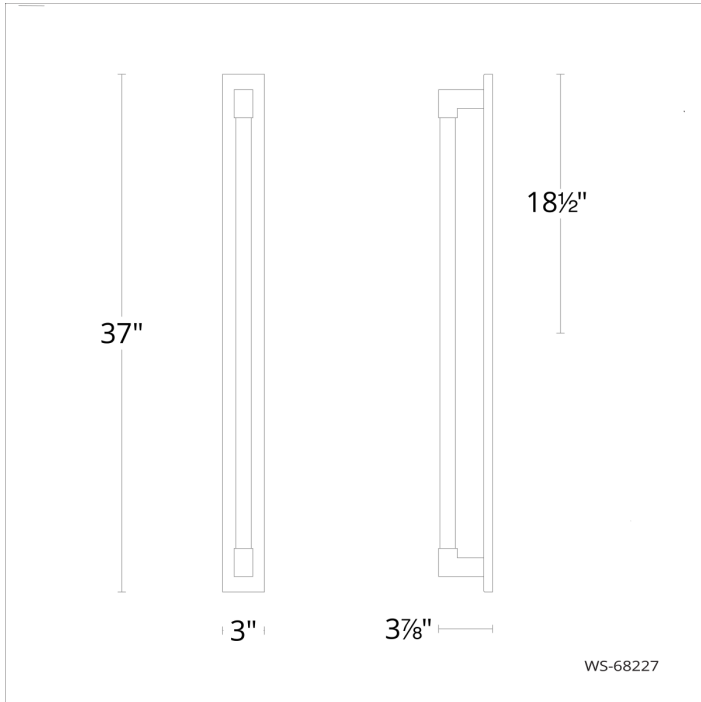

# Barre

WS-68227

**PRODUCT DESCRIPTION**

A minimalist yet bold bath luminaire that deploys robust, flattering illumination above or alongside a vanity in residential, hospitality and commercial environments.

Model & Size	Color Temp	Finish	LED Watts	LED Lumens	Delivered Lumens
WS-68227 27"	2700K 3000K 3500K	BN Brushed Nickel	17.1W	1597 1730 1789	1312 1417 1467

Example: **WS-68227-35-BN**

For custom requests please contact [customs@modernforms.com](mailto:customs@modernforms.com)

# Barre

WS-68237

**PRODUCT DESCRIPTION**

A minimalist yet bold bath luminaire that deploys robust, flattering illumination above or alongside a vanity in residential, hospitality and commercial environments.

Model & Size	Color Temp	Finish	LED Watts	LED Lumens	Delivered Lumens
WS-68237 37"	2700K 3000K 3500K	BN Brushed Nickel	22.8W	2182 2369 2465	1775 1919 1999

Example: **WS-68237-35-BN**

For custom requests please contact [customs@modernforms.com](mailto:customs@modernforms.com)