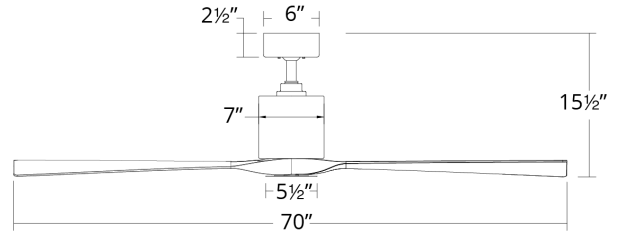

AVIATOR

FR-W1811-70

70" Ceiling Fan

MODERN FORMS SMART FANS

PRODUCT DESCRIPTION

Inspired by the golden age of flying, this smart fan takes technology to the next level. Pair it with the exclusive Modern Forms app to save on energy costs and intuitively create schedules that adapt to your behavior. Two simulated wood finishes contrast with the matte black or graphite housings for an understated look in interior or exterior spaces. Available option LED light kit sold separately.

FEATURES

- 6 fan speeds through both Summer and Winter Modes
- Silent DC motor
- Optional LED luminaire sold separately (F-1811-5-LED-**)
- Includes BT wall control
- Optional remote control sold separately
- Compatible with Modern Forms app

AIRFLOW/ENERGY EFFICIENCY

Weighted-Average/High Airflow CFM:	8431/11779
Weighted-Average/High Energy Use (W):	28/40
Estimated Yearly Energy Cost ($):	8
Weighted-Average/High Efficiency (CFM/W):	306/338
Max RPM:	170

WIRELESS PERFORMANCE

Wi-Fi Range:	Up to 150 ft*
Bluetooth Range:	Up to 150 ft*

ORDER NUMBER

Model	Housing	Blade
FR-W1811-70	GH Graphite	WG Weathered Gray
	MB Matte Black	DK Distressed Koa
	MB Matte Black	MB Matte Black

Example: FR-W1811-70-MB/DK

- *Results may vary based on application and surroundings.
- *This fan comes uni-pack - blade select options are not available

The Modern Forms app synchronizes seamlessly with smart home devices you already own

modernforms.com
Phone (800) 526.2588
Fax (800) 526.2585

Headquarters/Eastern Distribution Center
44 Harbor Park Drive
Port Washington, NY 11050

Central Distribution Center
1600 Distribution Ct
Lithia Springs, GA 30122

Western Distribution Center
1750 Archibald Avenue
Ontario, CA 91760

SPECIFICATIONS

Construction:	Aluminum, ABS
Blade:	14° Pitch, 70" sweep
Downrod:	1" O.D. x 4.5"H included
Mounting Slope:	Up to 30°
Wire:	80"
Hanging Weight:	23 lbs
Total Power:	35W
Standards:	UL/cUL Wet Location listed, Title 24 JA8-2016 Compliant, Title 20, Energy Star rated
Motor Type:	125 x 25 sensorless DC motor

LUMINAIRE PERFORMANCE

Light Source:	LED
Light Wattage:	13W
Lumens/Delivered Lumens:	1600/846
Dimming:	Integrated
CRI:	90
Color Temperature:	3000K (2700K/3500K options available)
Rated Life:	50,000 hours

OPTIONAL LUMINAIRE (Sold Separately)

Model	Finish	
F-1811-5-LED	GH Graphite	
	MB Matte Black	

Example: F-1811-5-LED-MB