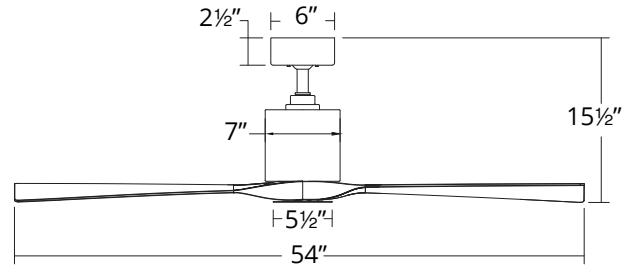

AVIATOR 5

FR-W1811-5

54" Ceiling Fan

MODERN FORMS SMART FANS

PRODUCT DESCRIPTION

Inspired by the golden age of flying, this smart fan takes technology to the next level. Pair it with the exclusive Modern Forms app to save on energy costs and intuitively create schedules that adapt to your behavior. Two simulated wood finishes contrast with the matte black or graphite housings for an understated look in interior or exterior spaces. Available option LED light kit sold separately.

FEATURES

- 6 fan speeds through both Summer and Winter Modes
- Silent DC motor
- Optional LED luminaire sold separately (F-1811-5-LED-**)
- Includes BT remote control
- Optional remote control sold separately
- Compatible with Modern Forms app

AIRFLOW/ENERGY EFFICIENCY

Weighted-Average/High Airflow CFM:	5638/8418
Weighted-Average/High Energy Use (W):	24/34
Estimated Yearly Energy Cost ($):	6
Weighted-Average/High Efficiency (CFM/W):	233/238
Max RPM:	161

WIRELESS PERFORMANCE

Wi-Fi Range:	Up to 150 ft*
Bluetooth Range:	Up to 150 ft*

ORDER NUMBER

Model	Housing	Blade
FR-W1811-5	GH Graphite	WG Weathered Gray
	MB Matte Black	DK Distressed Koa
	MB Matte Black	MB Matte Black

Example: FR-W1811-5-MB/DK

*Results may vary based on application and surroundings.

*This fan comes uni-pack - blade select options are not available

The Modern Forms app synchronizes seamlessly with smart home devices you already own

modernforms.com
Phone (800) 526.2588
Fax (800) 526.2585

Headquarters/Eastern Distribution Center
44 Harbor Park Drive
Port Washington, NY 11050

Central Distribution Center
1600 Distribution Ct
Lithia Springs, GA 30122

Western Distribution Center
1750 Archibald Avenue
Ontario, CA 91760

SPECIFICATIONS

Construction:	Aluminum, ABS
Blade:	14° Pitch, 54" sweep
Downrod:	1" O.D. x 4.5"H included
Mounting Slope:	Up to 30°
Wire:	80"
Hanging Weight:	23 lbs
Total Power:	35W
Standards:	UL/cUL Wet Location listed, Title 24 JA8-2016 Compliant, Title 20, Energy Star rated
Motor Type:	125 x 20 sensorless DC motor

LUMINAIRE PERFORMANCE

Light Source:	LED
Light Wattage:	13W
Lumens/Delivered Lumens:	1600/846
Dimming:	Integrated
CRI:	90
Color Temperature:	3000K (2700K/3500K options available)
Rated Life:	50,000 hours

OPTIONAL LUMINAIRE (Sold Separately)

Model	Finish	
F-1811-5-LED	GH Graphite	
	MB Matte Black	

Example: F-1811-5-LED-GH