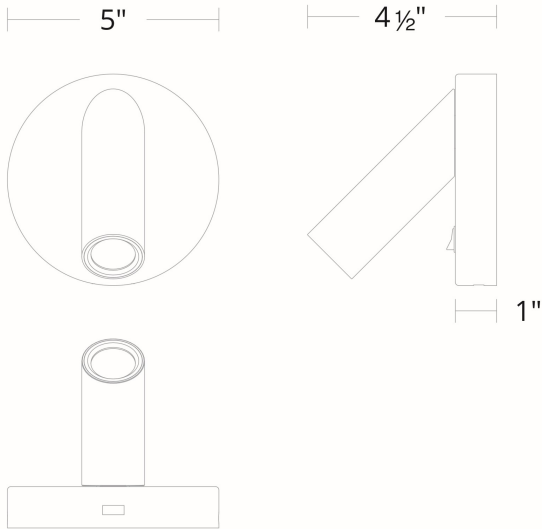

Project:

Location:

Fixture Type:

Catalog Number:

AVAILABLE FINISHES:

Aspire

BL-46305

PRODUCT DESCRIPTION

Focused and bright. The clean symmetry of lustrous metal combined with a perfectly aligned circular backplate and neck creates a sleek, minimalistic design. A perfect balance of form and function.

FEATURES

- Driver concealed within the canopy
- Rotatable light source up to 330 degrees
- On/off toggle switch
- Built-in USB port at the base of the canopy

SPECIFICATIONS

Rated Life	54000 Hours
Standards	ETL, cETL, Damp Location Listed
Input	120,50/60Hz
Color Temp	3000K
CRI	90
Construction	Extruded aluminum frame with glass diffuser

BL-46305

Model & Size	Color Temp	Finish	LED Watts	LED Lumens	Delivered Lumens
BL-46305 5"	3000K	AB Aged Brass	8.2W	310	125
	3000K	BK Black	8.2W	310	125
	3000K	BN Brushed Nickel	8.2W	310	125

Example: **BL-46305-BN**