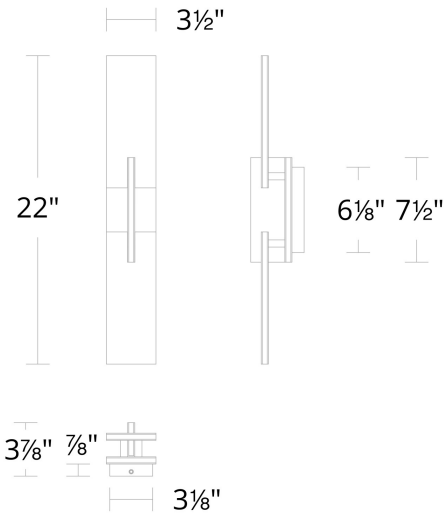

Project:

Location:

Fixture Type:

Catalog Number:

AVAILABLE FINISHES:

Amari

WS-79022

PRODUCT DESCRIPTION

Cool, connective, sculptural. Interlocking panels render a thought provoking aesthetic. Subtle ambient illumination commands attention of this floating work of art.

FEATURES

- Driver concealed within the canopy
- Ambient illumination
- Conversion plate included to accommodate for 4" junction box
- Trimless spackle cover available for 4" square junction box recessed in drywall thicknesses of 1/2", 5/8", 1", and 1-1/4"; accessory not included and can be ordered separately (model# MKCP-3040-WT)

SPECIFICATIONS

Rated Life	60000 Hours
Standards	ETL, cETL,Damp Location Listed
Input	120/277V,50/60Hz
Dimming	ELV
Mounting	Can be mounted on wall in all orientations
Color Temp	3000K
CRI	90
Construction	Extruded aluminum body with acrylic diffuser

REPLACEMENT PARTS

HDW-SY23-MA - Hardware Pack

WS-79022

Model & Size	Color Temp	Finish	LED Watts	LED Lumens	Delivered Lumens
WS-79022 22"	3000K 3000K	AB Aged Brass BK Black	26.5W 26.5W	1150 1150	980 980

Example: **WS-79022-BK**

For custom requests please contact customs@modernforms.com