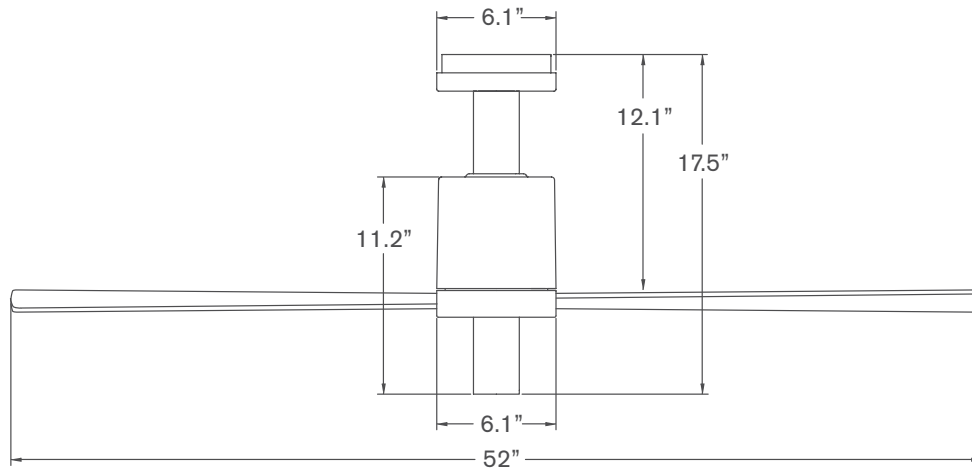

Pensi DC

Pensi DC > Configure item number from attributes below.

#PEN	Finish	Blade Span	Blade Color	Light Option	Control Option
-	-	-	-	-	-
▲	GW Gloss White	▲ 52 52" Span	▲ WH White	▲ NL No Light	▲ WC Wall Control
	AA Aluminum/Anthracite		AL Aluminum	151 7W GU10 LED	RC Remote Control
					CC Wall/Remote Combo

Dimensions

Specifications

- 6-speed, reversible DC motor
- Die cast and extruded aluminum construction
- 52" span, injection-molded ABS blades
- Pre-configured with a 4" down rod (longer options also available)
- Optional LED light: 7W, 90 CRI, 3000K, 500 lumens (dimnable), GU10 base; CA Title 24, JA8-2019 compliant
- For flat ceilings only
- Designed by Jorge Pensi
- ETL listed for dry and damp locations
- Weight: 16.0 lbs (7.3 kgs)

DOWN RODS

The Pensi DC ships standard with a 4" down rod. Use the following part numbers to order accessory down rods.

Finish	Length
#DRP -	-
▲	▲
GW Gloss White	11 11" for 24" OAL
AA Anthracite	23 23" for 36" OAL
	35 35" for 48" OAL