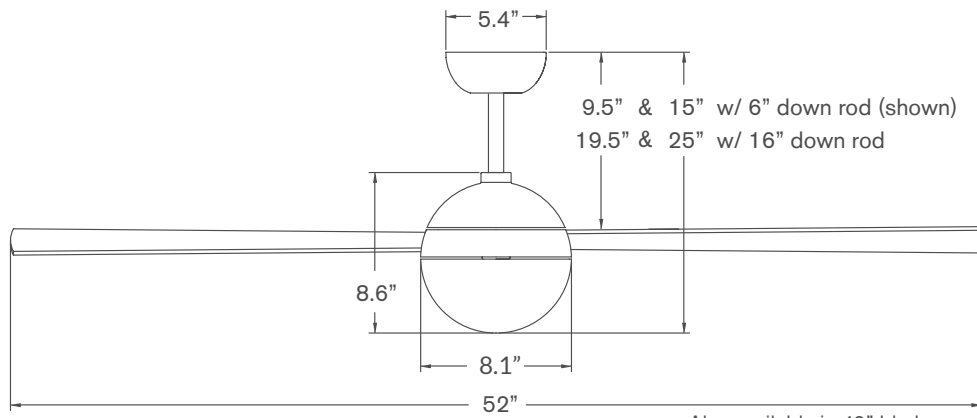

Ball | 52

Ball | 52 > Configure item number from attributes below.

#BAL	Finish	Blade Span	Blade Color	Light Option	Control Option
-	-	-	-	-	-
▲	▲	▲	▲	▲	▲
GW	Gloss White	52 52" Span	WH White	NL No Light	001 Fan Speed Only
BA	Brushed Aluminum		AL Aluminum	652 20W LED	002 Fan & Light – 3 Wire
			MP Maple		003 Handheld Remote
					004 Fan & Light – 2 Wire
					005 Wall/Remote Combo

Dimensions

Also available in 42" blade span.

Specifications

- 153mm x 18mm AC motor with reverse switch on fan body
- Die cast aluminum construction
- 52" span, plywood blades
- Includes 6" and 16" down rods (longer options also available)
- Optional LED light: 20W, 90 CRI, 3000K, 1800 lumens (dimnable) behind opal glass diffuser; CA Title 24, JA8-2019 compliant
- Slope compatible up to 33°; adapter available for slopes up to 45°
- Designed by Ron Rezek
- ETL listed for dry and damp locations
- Weight: 16 lbs (7.3 kgs)

DOWN RODS

The Ball ships standard with 6" and 16" down rods. Use the following part numbers to order accessory down rods.

#DRD	Finish	Length
-	-	-
▲	-	▲
GW	Gloss White	12 12"
BA	Brushed Aluminum	24 24"
		36 36"
		48 48"
		60 60"
		72 72"