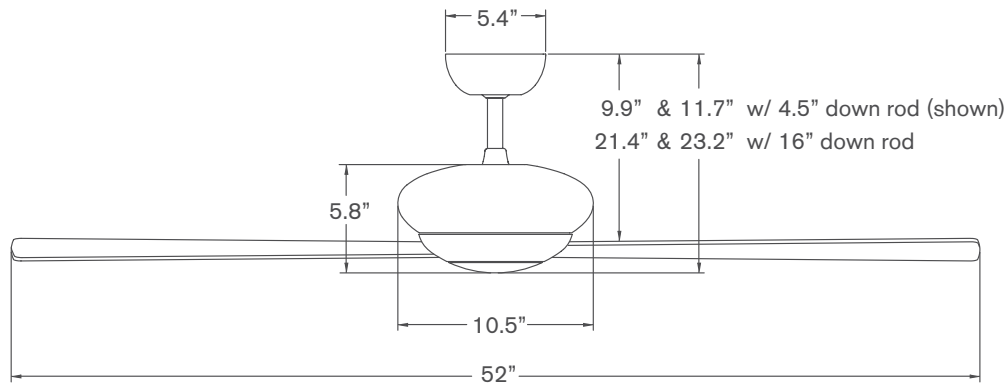

Dimensions

Also available in 42" blade span.

Specifications

- 153mm x 18mm AC motor with reverse switch on fan body
- Die cast and spun aluminum construction
- 52" span, plywood blades
- Includes 4.5" and 16" down rods (longer options also available)
- Optional LED light: 17W, 90 CRI, 3000K, 1530 lumens (dimnable) behind an opal glass diffuser; adds 1.5" to length of fan; CA Title 24, JA8-2019 compliant
- Slope compatible up to 33°; adapter available for slopes up to 45°
- Designed by Ron Rezek
- ETL listed for dry and damp locations
- Weight: 15 lbs (6.8 kgs)