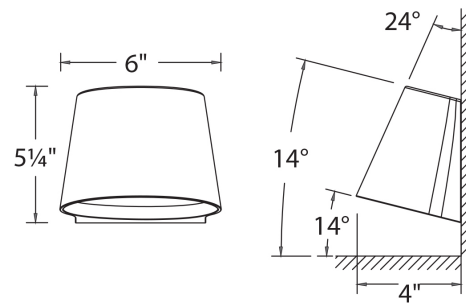

SPECIFICATIONS

Color Temp:	3000K
Input:	120-277 VAC, 50/60Hz
CRI:	90
Dimming:	ELV: 100-10%
Rated Life:	70000 Hours
Mounting:	Can be mounted on wall in all orientations
Standards:	ETL, cETL, IP65, Title 24: 2019 Wet Location Listed
Construction:	Aluminum hardware with glass diffuser

FINISHES

LINE DRAWING

WS-W65607