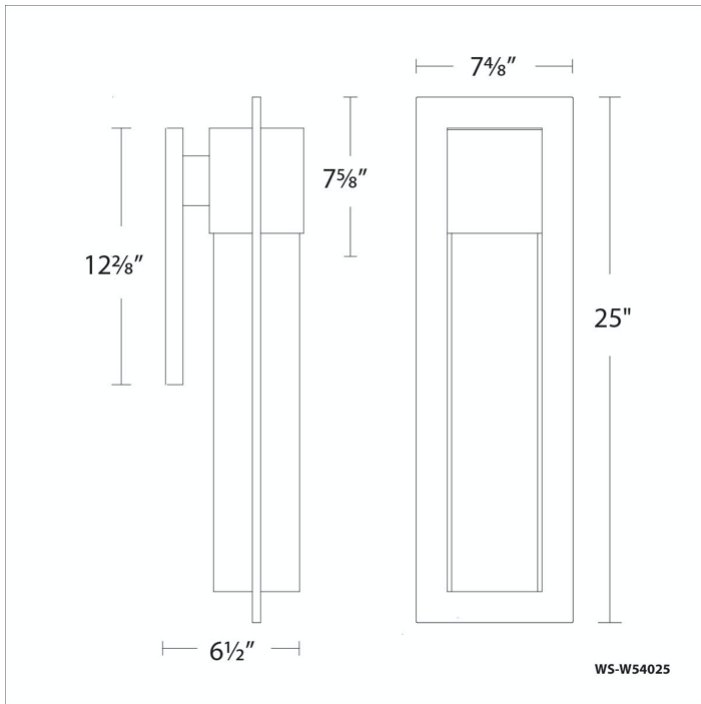

REPLACEMENT PARTS

RPL-GLA-54025 - Glass

Model & Size	Color Temp	Finish	LED Watts	LED Lumens	Delivered Lumens
WS-W54025 25"	3000K	BK Black	10.5W	800	308
	3000K	BZ Bronze	10.5W	800	308

Example: **WS-W54025-BZ**