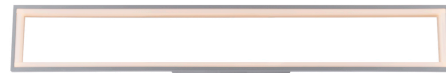

Example: **WS-32018-TT**

DESCRIPTION

Framed Light. Mirrored to reflect luxury finishes in a well appointed space.

FEATURES

- Matte finish with mirror insert
- Driver conceals within the canopy
- 5 Year warranty

Model & Size	Color Temp & CRI	Finish	Watt	LED Lumens	Delivered Lumens	Title 24
WS-32037 37"	3000K 90	TT Titanium	31W	3500	1575	YES

Example: **WS-32037-TT**

DESCRIPTION

Framed Light. Mirrored to reflect luxury finishes in a well appointed space.

FEATURES

- Matte finish with mirror insert
- Driver conceals within the canopy
- 5 Year warranty

SPECIFICATIONS

Color Temp:	3000K
Input:	120-277 VAC, 50/60Hz
CRI:	90
Dimming:	ELV: 100-10%, 0-10V: 100-5%, TRIAC: 100-5%
Rated Life:	50000 Hours
Mounting:	Can be mounted on wall in all orientations
Standards:	ETL, cETL, Title 24: 2019 Damp Location Listed
Construction:	Aluminum hardware with PC diffuser