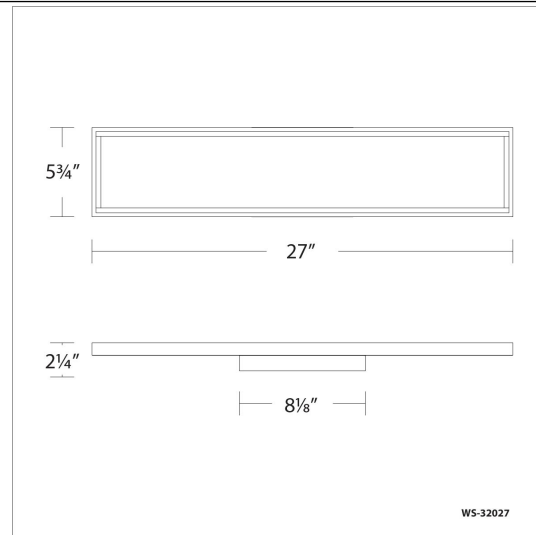

LINE DRAWING