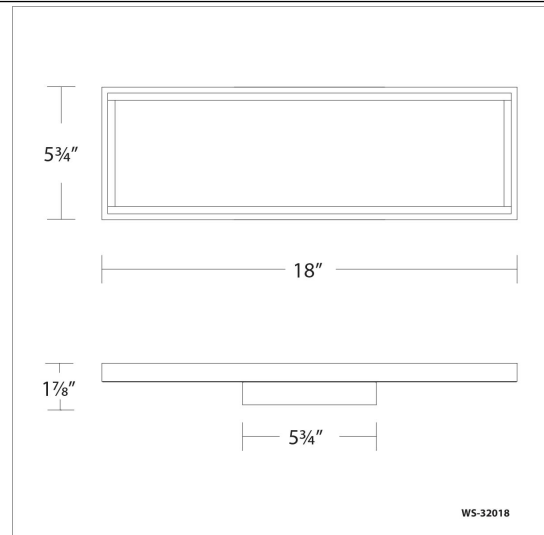

Fixture Type: _____

Catalog Number: _____

Project: _____

Location: _____

Mirror Mirror Wall Sconce 3000K

Model & Size	Color Temp & CRI	Finish	Watt	LED Lumens	Delivered Lumens	Title 24
WS-32018 18"	3000K 90	TT Titanium	17W	1700	757	YES

Example: **WS-32018-TT**

DESCRIPTION

Framed Light. Mirrored to reflect luxury finishes in a well appointed space.

FEATURES

- Matte finish with mirror insert
- Driver conceals within the canopy
- 5 Year warranty

SPECIFICATIONS

Color Temp:	3000K
Input:	120-277 VAC, 50/60Hz
CRI:	90
Dimming:	ELV: 100-10%, 0-10V: 100-5%, TRIAC: 100-5%
Rated Life:	50000 Hours
Mounting:	Can be mounted on wall in all orientations
Standards:	ETL, cETL, Title 24: 2019 Damp Location Listed
Construction:	Aluminum hardware with PC diffuser

FINISHES

LINE DRAWING