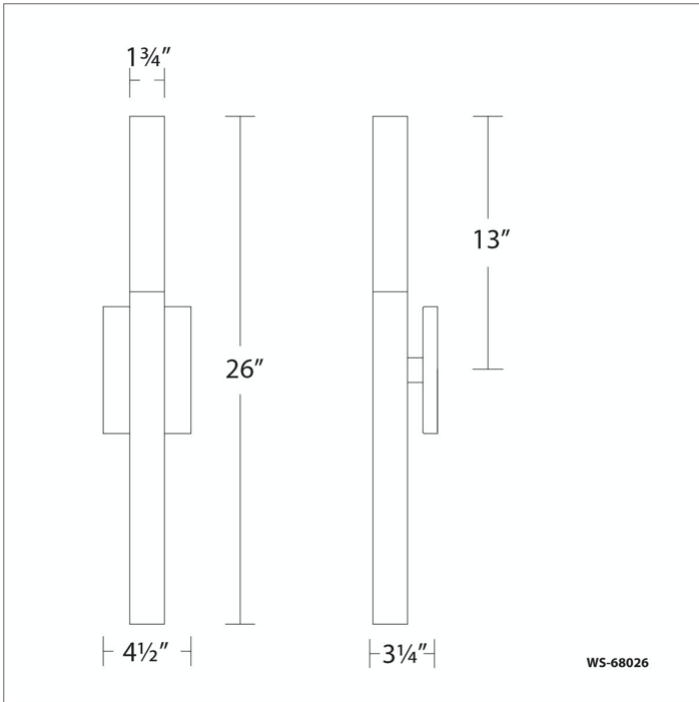

Project: _____

Location: _____

Fixture Type: _____

Catalog Number: _____

AVAILABLE FINISHES:

Minx

WS-68026

PRODUCT DESCRIPTION

FEATURES

- Driver concealed within the fixture
- Reclaimed K5 crystal
- Up and down illumination
- Minimal exposed hardware

SPECIFICATIONS

Rated Life	54000 Hours
Standards	ETL, cETL,Damp Location Listed
Input	120-277V,50/60Hz
Dimming	ELV, 0-10V, TRIAC
Color Temp	3000K
CRI	90
Construction	Steel body with K5 crystal fused acrylic

Model & Size	Color Temp	Finish	LED Watts	LED Lumens	Delivered Lumens
WS-68026 26"	3000K 3000K	AB Aged Brass AN Antique Nickel	9W 9W	615 615	507 507

Example: **WS-68026-AN**

For custom requests please contact customs@modernforms.com