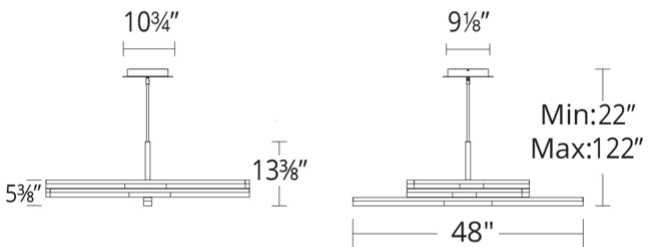

Illustrious reclaimed crystal that has been crushed and suspended are set in rods and illuminated throughout by discretely hidden LEDs.

FEATURES

- Driver concealed within the canopy
- Articulating stems made of reclaimed K5 crystal
- Six 12" and two 6" down rods included (additional sold separately)
- Slope ceiling adaptable. Hang straight swivels up to 90 degrees

REPLACEMENT PARTS

- RPL-ROD-IN06-AB - 6" rod - AB finish
- RPL-ROD-IN06-AN - 6" rod - AN finish
- RPL-ROD-IN12-AB - 12" rod - AB finish
- RPL-ROD-IN12-AN - 12" rod - AN finish

Model & Size	Color Temp	Finish	LED Watts	LED Lumens	Delivered Lumens
PD-81006 48"	3000K 3000K	AB Aged Brass AN Antique Nickel	44.7W 44.7W	4135 4135	2489 2489