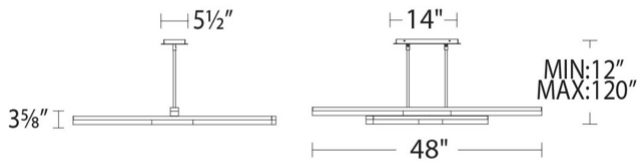

# Minx

PD-81004

**PRODUCT DESCRIPTION**

Illustrious reclaimed crystal that has been crushed and suspended are set in rods and illuminated throughout by discretely hidden LEDs.

**FEATURES**

- Driver concealed within the canopy
- Articulating stems made of reclaimed K5 crystal
- Three 12" and one 6" down rods included (additional sold separately)
- Slope ceiling adaptable. Hang straight swivels up to 90 degrees

**SPECIFICATIONS**

Rated Life	50000 Hours
Standards	ETL, cETL,Damp Location Listed,Title 24 JA8: 2019 Compliant
Input	120-277V,50/60Hz
Dimming	ELV, 0-10V, TRIAC
Color Temp	3000K
CRI	90
Construction	Steel body with K5 crystal fused acrylic