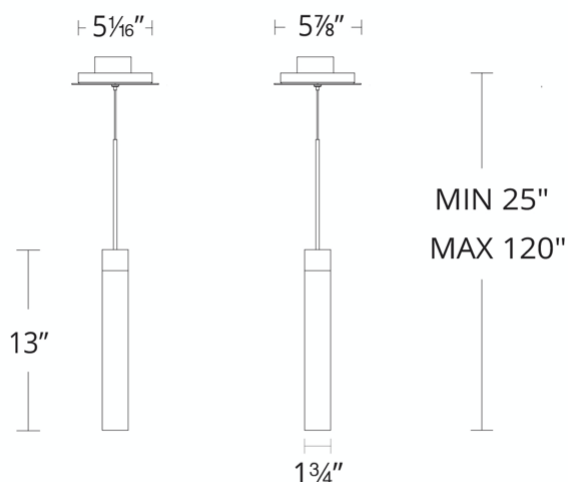

# Minx

PD-78013

**PRODUCT DESCRIPTION**

Elegant artisanal sparkles. Held aloft, long-lasting LEDs provide functional down lighting. A sleek mini pendant that works by itself or in multiples.

**FEATURES**

- Driver concealed within the canopy
- Reclaimed K5 crystal
- Minimal exposed hardware
- Thin powered aircraft cables provide an ultra clean look for adjustable suspension height
- T24 option (special order) with driver installed within the canopy

**SPECIFICATIONS**

Rated Life	50000 Hours
Standards	ETL, cETL,Damp Location Listed
Input	120-277V,50/60Hz
Driver Dimension	2.8" x 1.3" x 1.2"
Dimming	ELV
Color Temp	3000K
CRI	90
Construction	Steel body with K5 crystal fused acrylic

PD-78013

**REPLACEMENT PARTS**

RPL-GLA-78013 - Inner glass

Model & Size	Color Temp	Finish	LED Watts	LED Lumens	Delivered Lumens
PD-78013 13"	3000K 3000K	AB Aged Brass AN Antique Nickel	4.1W 4.1W	252 252	243 243