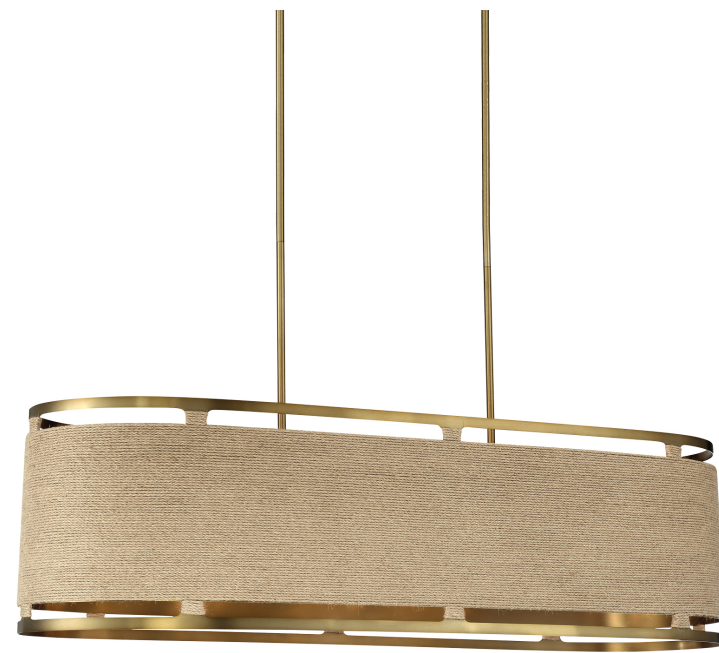

MINKA LAVERY®

Item # 3860-695	UPC Code: 747396119182
Product Family Name: Windward Passage	Finish: Soft Brass
Category: ISLAND LIGHTS	Category Type: Island Light
Certification 3057374	
Patents:	
Notes:	

Image File Name: **3860-695.jpg**

MEASUREMENTS

Width: 44	Length: 12	Height: 12	Extension: 13.5
Height Adjustable: Yes	Min Overall Height: 22.13	Max Overall Height: 58.13	Slope: Yes
Wire Length: 72"	Chain Length:	Safety Cable Included: No	Net Weight: 34.61
Canopy Width: 5.0	Canopy Height: 0.63	Canopy Length: 19.0	Center to Bottom:
Backplate Width:	Backplate Height:	Center to Top:	

No. of Bulbs: 8	Light Type: T8			
Max Bulb Wattage: 60	Socket: E12, CANDELABRA			
Dimmable: Yes	Ballast:	Rated Life Hours:	Photocell Included: No	Bulb/LED Included:
Bulb/LED Included:	Color Temp.:	CRI:	Initial Lumens:	Delivered Lumens: