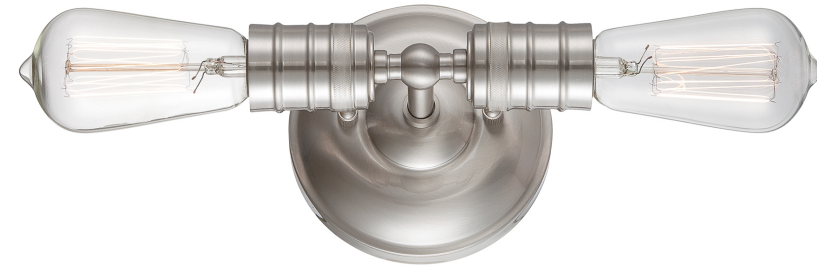

MINKA LAVERY®

Item # 5130-84	UPC Code: 747396069487
Product Family Name: Downtown Edison	Finish: Downtown Edison
Category: WALL SCONCE	Category Type: Scnce
Certification 3057374	
Patents:	
Notes:	

Image File Name: **5130-84.jpg**

MEASUREMENTS

Width: 6.25	Length: 5	Height: 5	Extension: 4.75
Height Adjustable: No	Min Overall Height:	Max Overall Height:	Slope: No
Wire Length: 7"	Chain Length:	Safety Cable Included: No	Net Weight: 1.01
Canopy Width:	Canopy Height:	Canopy Length:	Center to Bottom: 2.5
Backplate Width: 5.0	Backplate Height: 1.75	Center to Top: 2.5	

No. of Bulbs: 2	Light Type: FERRO			
Max Bulb Wattage: 40	Socket: E26,MEDIUM			
Dimmable: Yes	Ballast:	Rated Life Hours:	Photocell Included: No	Bulb/LED Included: N
Bulb/LED Included:	Color Temp.:	CRI:	Initial Lumens:	Delivered Lumens: