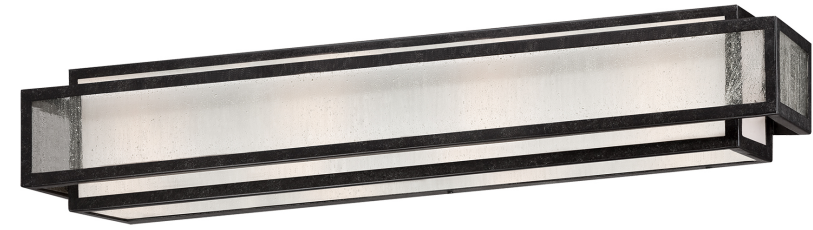

MINKA LAVERY®

Item # 4874-283	UPC Code: 747396091914
Product Family Name: Camden Square	Finish: Aged Charcoal
Category: BATH	Category Type: Bath
Certification 3057374	
Patents:	
Notes:	

Image File Name: 4874-283.jpg

MEASUREMENTS

Width: 30	Length: 5	Height: 5	Extension: 5.5
Height Adjustable: No	Min Overall Height:	Max Overall Height:	Slope: No
Wire Length: 7"	Chain Length:	Safety Cable Included: No	Net Weight: 10.43
Canopy Width:	Canopy Height:	Canopy Length:	Center to Bottom: 2.5
Backplate Width: 26.0	Backplate Height: 4.88	Center to Top: 2.5	

No. of Bulbs: 4	Light Type: A19,MEDIUM			
Max Bulb	Socket: E26,MEDIUM			
Wattage: 100				
Dimmable: Yes	Ballast:	Rated Life Hours:	Photocell Included: No	Bulb/LED Included: N
Bulb/LED Included:	Color Temp.:	CRI:	Initial Lumens:	Delivered Lumens:

Description: CLEAR SEEDED	Material: GLASS
Part No.: G4874-1	Quantity: 1
Width: 29.5	Height: 3.0
	Length:

SHIPPING

Carton Width: 9.25	Carton Height: 11.75	Carton Length: 36.0
Carton Weight: 12.69	Carton Cubic Feet: 2.264	Small Package Shippable: Yes
Master Pack Width:	Master Pack Height:	Master Pack Length:
Master Pack Weight:	Master Cubic Feet:	Multi-Pack: 1
		Master Pack: