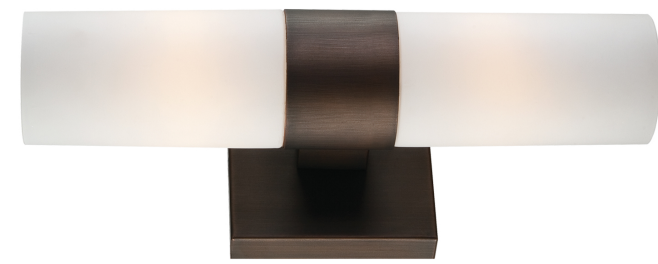

# MINKA LAVERY®

Item # <b>6212-647</b>	UPC Code: <b>747396083513</b>
Product Family Name:	Finish: <b>Copper Bronze Patina</b>
Category: <b>WALL SCONCE</b>	Category Type: <b>Sconce</b>
Certification <b>3057374</b>	
Patents:	
Notes:	

Mounted Horizontally or Vertically

Image File Name: **6212-647.jpg**

## MEASUREMENTS

Width: <b>4.5</b>	Length: <b>13.5</b>	Height: <b>13.5</b>	Extension: <b>5</b>
Height Adjustable: <b>No</b>	Min Overall Height:	Max Overall Height:	Slope: <b>No</b>
Wire Length: <b>7"</b>	Chain Length:	Safety Cable Included: <b>No</b>	Net Weight: <b>2.38</b>
Canopy Width:	Canopy Height:	Canopy Length:	Center to Bottom: <b>6.75</b>
Backplate Width: <b>4.5</b>	Backplate Height: <b>0.75</b>	Center to Top: <b>6.75</b>	