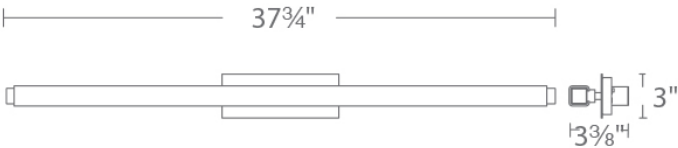

WS-21736

Project:

Location:

Fixture Type:

Catalog Number:

AVAILABLE FINISHES:

Mini Vogue

WS-21736

PRODUCT DESCRIPTION

This minimalist design adapts to almost any decor scheme, from urban industrial to everyday transitional, with its slim, linear form and versatile finishes. Perfect for baths, foyers and hallways.

FEATURES

- Driver installed within the Junction Box, driver dimension: 2.8" x 1.3" x 1.2"
- Extruded acrylic diffuser
- Built in color temperature adjustability. Switch from 2700K/3000K/3500K
- Conversion plate included for 4" junction box
- Adjustable backplate accommodates to off-center junction box locations
- Trimless spackle cover available for 4" square junction box recessed in drywall thicknesses of 1/2", 5/8", 1", and 1-1/4"; accessory not included and can be ordered separately (model# MKCP-3040-WT)
- Option to pre-select color temperature or adjust in the field

SPECIFICATIONS

Rated Life	54000 Hours
Standards	ETL, cETL, Damp Location Listed, Energy Star 2.0
Input	120-277V, 50/60Hz
Driver Dimension	2.8" x 1.3" x 1.2"
Dimming	ELV
Mounting	Can be mounted on wall in all orientations
Color Temp	3500K, 3000K, 2700K
CRI	90
Construction	Die-cast aluminum end caps, aluminum back plate, extruded acrylic diffuser

Model & Size	Color Temp	Finish	LED Watts	LED Lumens	Delivered Lumens
WS-21736 38"	2700K	BK Black	29.5W	2446	2172
	2700K	BN Brushed Nickel	29.5W	2446	2172
	2700K	CH Chrome	29.5W	2446	2172
	3000K	BK Black	29.5W	2564	2269
	3000K	BN Brushed Nickel	29.5W	2564	2269
	3000K	CH Chrome	29.5W	2564	2269
	3500K	BK Black	29.5W	2669	2363
	3500K	BN Brushed Nickel	29.5W	2669	2363
	3500K	CH Chrome	29.5W	2669	2363

Example: **WS-21736-35-CH**

For custom requests please contact customs@modernforms.com