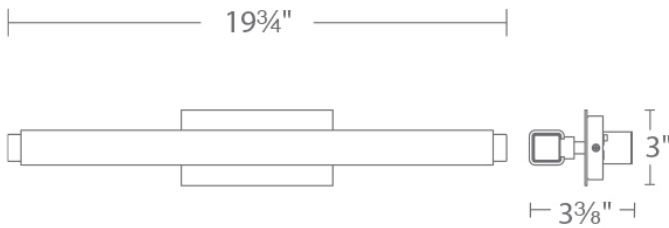

Project:

Location:

Fixture Type:

Catalog Number:

AVAILABLE FINISHES:

Mini Vogue

WS-21718

PRODUCT DESCRIPTION

This minimalist design adapts to almost any decor scheme, from urban industrial to everyday transitional, with its slim, linear form and versatile finishes. Perfect for baths, foyers and hallways.

FEATURES

- Driver installed within the Junction Box, driver dimension: 2.8" x 1.3" x 1.2"
- Extruded acrylic diffuser
- Built in color temperature adjustability. Switch from 2700K/3000K/3500K
- Conversion plate included for 4" junction box
- Adjustable backplate accommodates to off-center junction box locations
- Trimless spackle cover available for 4" square junction box recessed in drywall thicknesses of 1/2", 5/8", 1", and 1-1/4"; accessory not included and can be ordered separately (model# MKCP-3040-WT)
- Option to pre-select color temperature or adjust in the field

SPECIFICATIONS

Rated Life	54000 Hours
Standards	ETL, cETL, Damp Location Listed, Energy Star 2.0
Input	120-277V, 50/60Hz
Driver Dimension	2.8" x 1.3" x 1.2"
Dimming	ELV
Mounting	Can be mounted on wall in all orientations
Color Temp	2700K, 3000K, 3500K
CRI	90
Construction	Die-cast aluminum end caps, aluminum back plate, extruded acrylic diffuser

WS-21718

Model & Size	Color Temp	Finish	LED Watts	LED Lumens	Delivered Lumens
WS-21718 20"	2700K	BK Black	15.6W	1140	1077
	2700K	BN Brushed Nickel	15.6W	1140	1077
	2700K	CH Chrome	15.6W	1140	1077
	3000K	BK Black	15.6W	1199	1126
	3000K	BN Brushed Nickel	15.6W	1199	1126
	3000K	CH Chrome	15.6W	1199	1126
	3500K	BK Black	15.6W	1233	1175
	3500K	BN Brushed Nickel	15.6W	1233	1175
	3500K	CH Chrome	15.6W	1233	1175

Example: **WS-21718-35-CH**

For custom requests please contact customs@modernforms.com