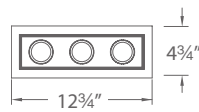

MT-3LD311 - 3 Lights

Mini LED Multiple Spots

WAC LIGHTING

Responsible Lighting®