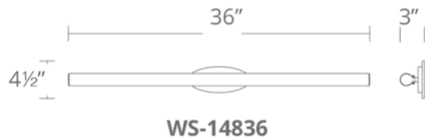

Model & Size	Color Temp	Finish	LED Watts	LED Lumens	Delivered Lumens
WS-14836 36"	3000K	BK Black	29.8W	2820	2420
	3000K	BN Brushed Nickel	29.8W	2820	2420

Example: **WS-14836-BN**

For custom requests please contact customs@modernforms.com