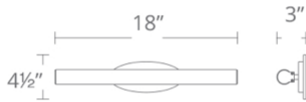

WS-14818

Model & Size	Color Temp	Finish	LED Watts	LED Lumens	Delivered Lumens
WS-14818 18"	3000K	BK Black	15.5W	1324	1198
	3000K	BN Brushed Nickel	15.5W	1324	1198
	3000K	CH Chrome	15.5W	1324	1198

Example: **WS-14818-CH**

For custom requests please contact customs@modernforms.com