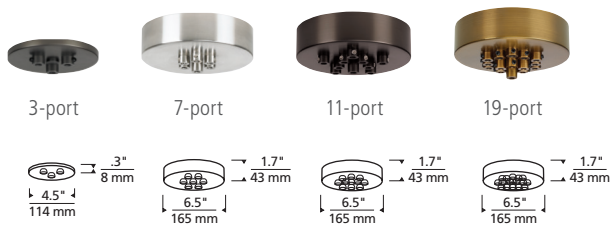

MULTI-PORT CANOPY OPTIONS

Mount to a standard 4" junction box with round plaster ring (provided by electrician).

700TDMRD	SIZE	CANOPY	FINISH
3	3-PORT	T METAL	R AGED BRASS
7	7-PORT		Z ANTIQUE BRONZE
11	11-PORT¹		B BLACK
19	19-PORT²		S SATIN NICKEL
			W WHITE