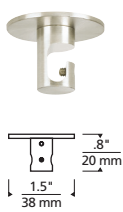

SWAG HOOK OPTION

Use as a creative tool to gracefully change a pendant's point of suspension from the mounting canopy to any point on the ceiling. Order one for each pendant.