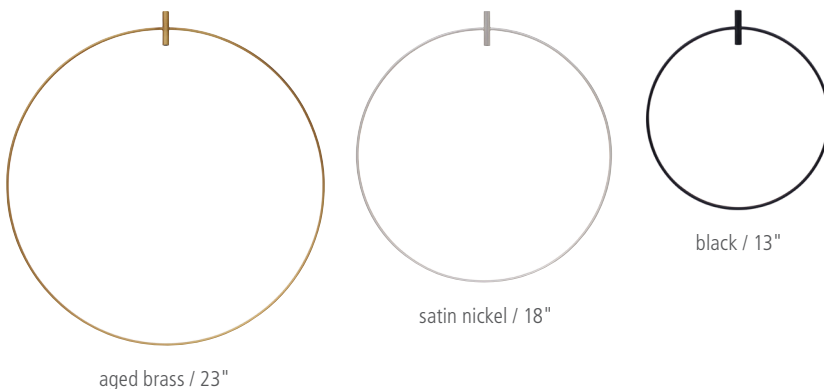

## CORD COLOR OPTIONS

700LOCUSR	SIZE	CANOPY FINISH
<b>13</b>	13" SMALL <sup>1</sup>	<b>R</b> AGED BRASS
<b>18</b>	18" MEDIUM	<b>B</b> BLACK
<b>23</b>	23" LARGE	<b>S</b> SATIN NICKEL

<sup>1</sup>13" ONLY AVAILABLE IN BLACK AND SATIN NICKEL