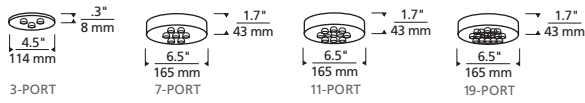

1-LIGHT PENDANT

3-LIGHT CHANDELIER

7-LIGHT CHANDELIER

11-LIGHT CHANDELIER

LOCUS ACCESSORY