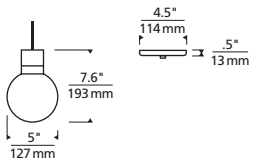

pendant

1-LIGHT PENDANT

3-LIGHT CHANDELIER

7-LIGHT CHANDELIER

11-LIGHT CHANDELIER

LOCUS ACCESSORY