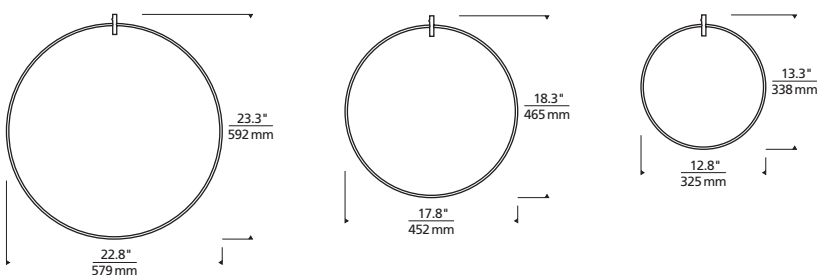

## SPECIFICATIONS

FIXTURE HEIGHT	7.6"
FIXTURE DIAMETER	5.0"
WEIGHT	6.5 lbs
CORD LENGTH	144"
DELIVERED LUMENS	118 each
WATTS	9 each
VOLTAGE	120V
DIMMING	ELV, Triac
LIGHT DISTRIBUTION	Omnidirectional
MOUNTING OPTIONS	4" square or octagon electrical box
CCT	3000K, 2200K or Warm Color Dimming 3000K-2200K LED module
CRI	90+
GENERAL LISTING	ETL
FIELD SERVICEABLE LED	Yes
CONSTRUCTION	Aluminum, Optic Crystal
FINISH	Aged Brass, Black, Satin Nickel
LED LIFETIME	>50,000 to L70
WARRANTY	5 years

700LOCUSR	SIZE	CANOPY FINISH
<b>13</b>	13" SMALL <sup>1</sup>	<b>R</b> AGED BRASS
<b>18</b>	18" MEDIUM	<b>B</b> BLACK
<b>23</b>	23" LARGE	<b>S</b> SATIN NICKEL

<sup>1</sup>13" ONLY AVAILABLE IN BLACK AND SATIN NICKEL