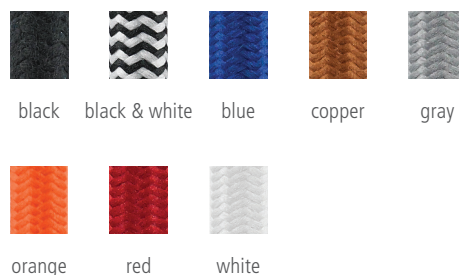

CORD COLOR OPTIONS