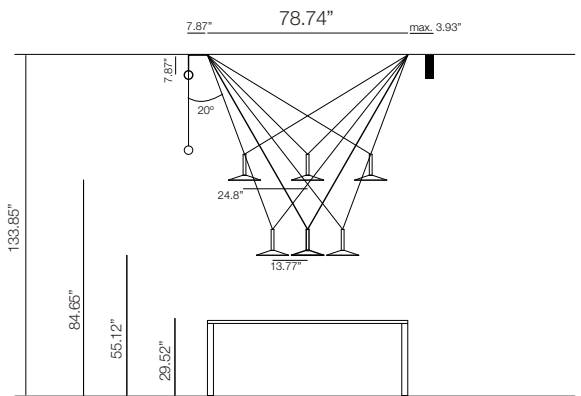

marsetusa@marset.com
www.marset.com

Moving the point of light, that's the idea behind the new design by Jaime Ramirez. Milana involves a system of modular suspension lamps that combine with one another and can be moved both vertically and horizontally.