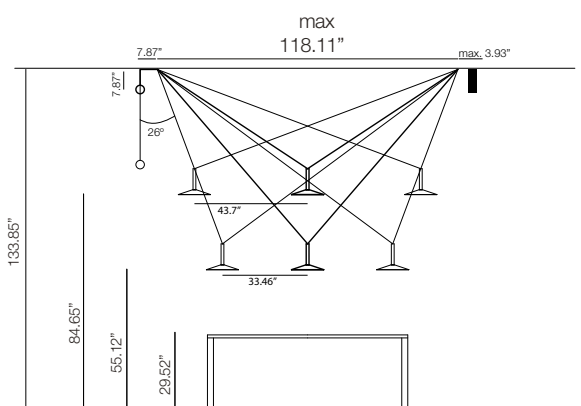

marsetusa@marset.com
www.marset.com

WARNING. California Proposition 65 Warning for California Consumers. This product can expose you to chemicals including wood dust and lead which are known to the State of California to cause cancer or birth defects or other reproductive harm. For more information go to www.P65Warnings.ca.gov

Moving the point of light, that's the idea behind the new design by Jaime Ramirez. Milana involves a system of modular suspension lamps that combine with one another and can be moved both vertically and horizontally.