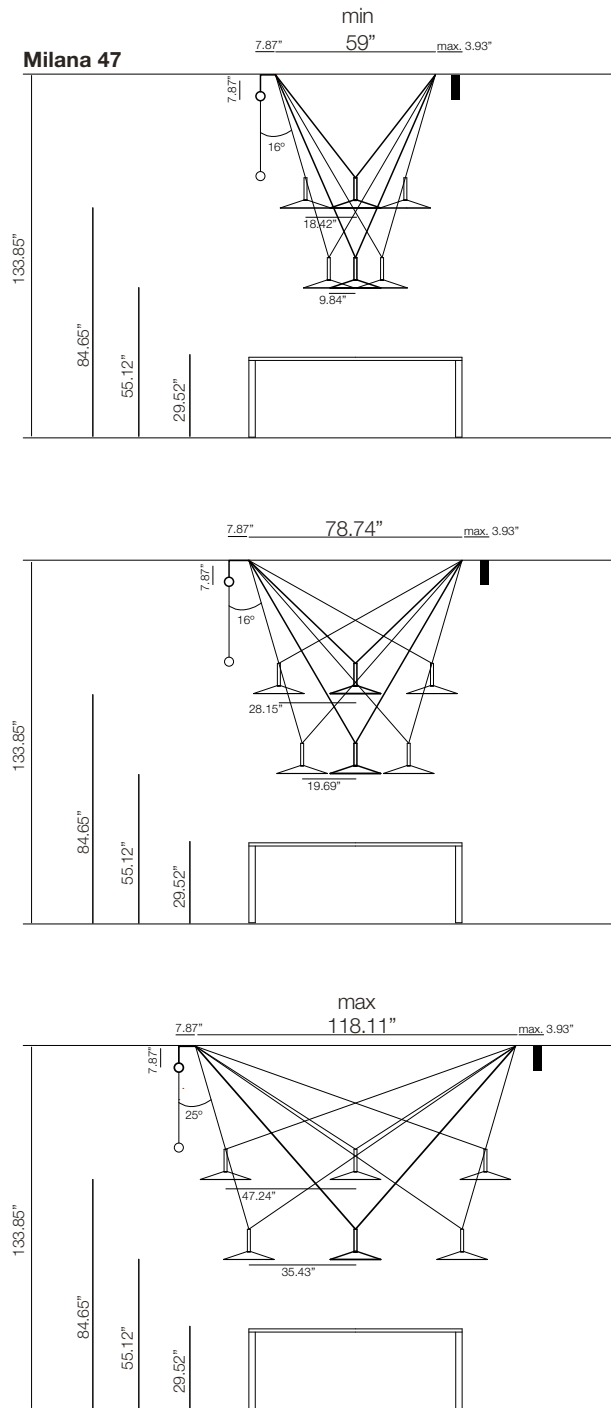

marsetusa@marset.com
www.marset.com

WARNING. California Proposition 65 Warning for California Consumers. This product can expose you to chemicals including wood dust and lead which are known to the State of California to cause cancer or birth defects or other reproductive harm. For more information go to www.P65Warnings.ca.gov

Moving the point of light, that's the idea behind the new design by Jaume Ramirez. Milana involves a system of modular suspension lamps that combine with one another and can be moved both vertically and horizontally.