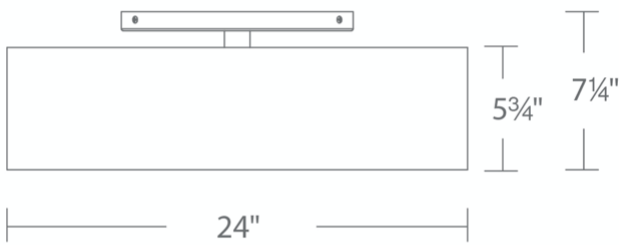

FM-16824

Project:

Location:

Fixture Type:

Catalog Number:

AVAILABLE FINISHES:

Metropolis

FM-16824

PRODUCT DESCRIPTION

A diaphanous shade provokes the imagination on this elegant design, creating softer light and a beautiful, sophisticated expression of form. Inside the glowing round diffuser, state-of-the-art LED modules broadcast consistent and enduring illumination. Metropolis handles urban décor with ease, but makes a welcome addition to Scandinavian and Mid-Century styled spacestoo.

FEATURES

- 277V option available for special order.
- ACLED driverless technology
- Frosted glass diffuser with cotton shade and outer chiffon shade
- Ultra-bright lumen output
- 277V option available for 18" and 24" only, not available for 30"

SPECIFICATIONS

Rated Life	54000 Hours
Standards	ETL, cETL, Dry Location Listed, Title 24 JA8: 2019 Compliant
Input	120 VAC, 50/60Hz
Dimming	ELV: 100-10%, TRIAC: 100-10%
Color Temp	3000K
CRI	90
Construction	Aluminum hardware, clear glass diffuser with fabric shade

REPLACEMENT PARTS

- RPL-GLA-13120 - Glass
- RPL-SHA-16824 - Shade
- RPL-DIF-13120 - Diffuser

Model & Size	Color Temp	Finish	LED Watts	LED Lumens	Delivered Lumens
FM-16824 24"	3000K	BN Brushed Nickel	31.5W	2644	2474

Example: **FM-16824-BN**

•For 277V special order, add an "F" before the finish: FM-16824F-BN

For custom requests please contact customs@modernforms.com