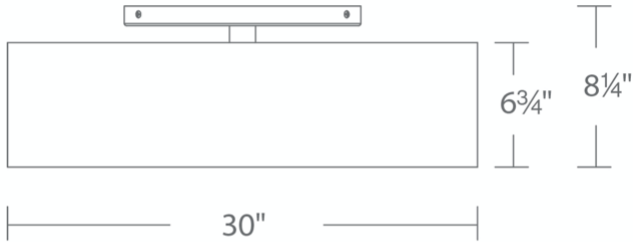

FM-16830

Project:

Location:

Fixture Type:

Catalog Number:

AVAILABLE FINISHES:

Metropolis

FM-16830

PRODUCT DESCRIPTION

A diaphanous shade provokes the imagination on this elegant design, creating softer light and a beautiful, sophisticated expression of form. Inside the glowing round diffuser, state-of-the-art LED modules broadcast consistent and enduring illumination. Metropolis handles urban décor with ease, but makes a welcome addition to Scandinavian and Mid-Century styled space too.

FEATURES

- ACLED driverless technology
- Frosted glass diffuser with cotton shade and outer chiffon shade
- Ultra-bright lumen output
- 277V option available for 18" and 24" only, not available for 30"

SPECIFICATIONS

Rated Life	54000 Hours
Standards	ETL, cETL, Dry Location Listed, Title 24 JA8: 2019 Compliant
Input	120 VAC, 50/60Hz
Dimming	ELV: 100-10%, TRIAC: 100-10%
Color Temp	3000K
CRI	90
Construction	Aluminum hardware, clear glass diffuser with fabric shade

REPLACEMENT PARTS

- RPL-GLA-13126 - Glass
- RPL-SHA-16830 - Shade
- RPL-DIF-13126 - Diffuser

Model & Size	Color Temp	Finish	LED Watts	LED Lumens	Delivered Lumens
FM-16830 30"	3000K	BN Brushed Nickel	47.7W	3869	3815

Example: **FM-16830-BN**

For custom requests please contact customs@modernforms.com