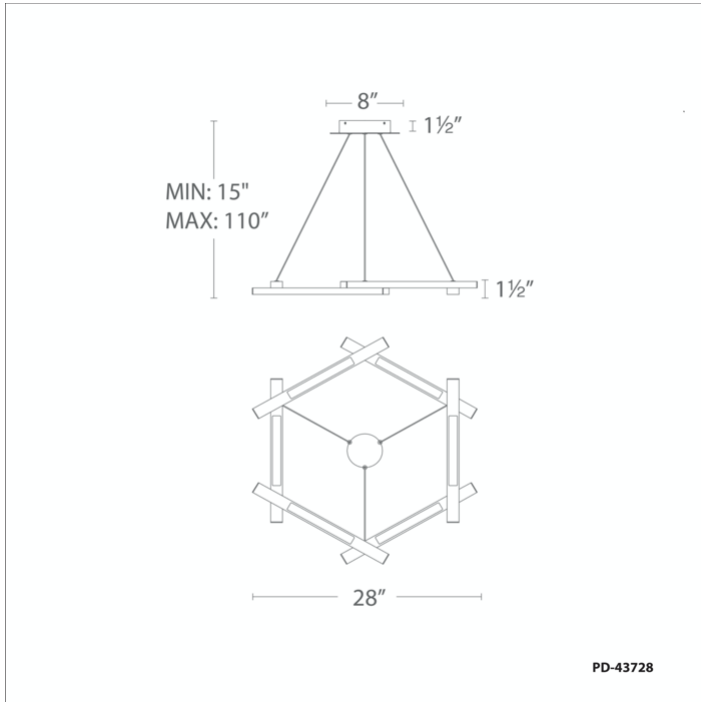

SPECIFICATIONS

Rated Life	50000 Hours
Standards	ETL, cETL, Damp Location Listed, Title 24 JA8: 2019 Compliant
Input	120-277V, 50/60Hz
Dimming	ELV, 0-10V, TRIAC
Color Temp	3000K
CRI	90
Construction	Aluminum hardware