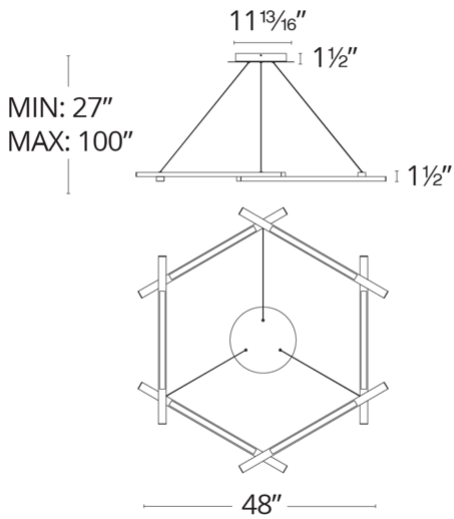

PD-43748

Model & Size	Color Temp	Finish	LED Watts	LED Lumens	Delivered Lumens
PD-43748 48"	3000K 3000K	AL Brushed Aluminum BK Black	82.5W 82W	11600 11600	4511 4511

Example: **PD-43748-BK**

For custom requests please contact customs@modernforms.com