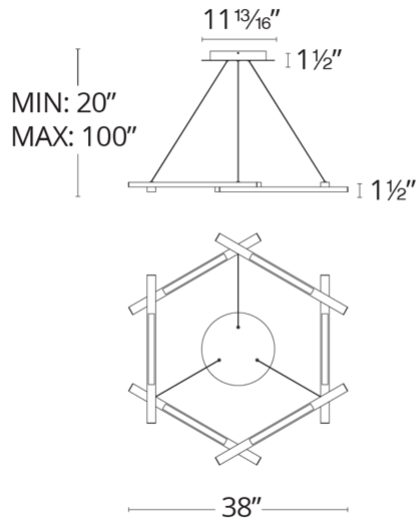

PD-43738

Model & Size	Color Temp	Finish	LED Watts	LED Lumens	Delivered Lumens
PD-43738 38"	3000K 3000K	AL Brushed Aluminum BK Black	55.1W 55.1W	7770 7770	2936 2936

Example: **PD-43738-BK**

For custom requests please contact customs@modernforms.com