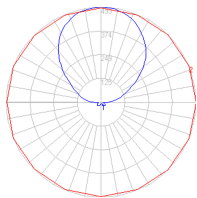

Luminaire weight

2.2 lbs / 1 kg