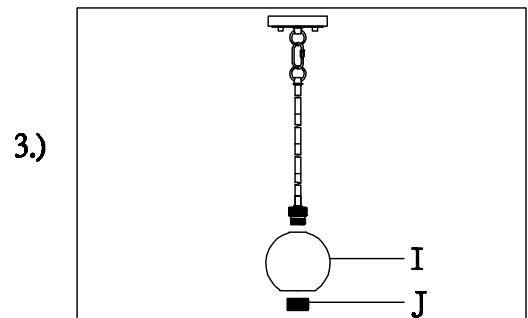

PRODUCT NAME: Vessel 1-Light Mini Pendant
ITEM NUMBER: 21619CLBKAL

Please consult your electrician for hanging fixture and wiring.

Bulb(not included):1-60 Watt Medium Base Bulb

IMPORTANT: Turn off the power at the main fuse or circuit breaker box before starting installation

Locate all hardware & components before discarding packaging

Step.1: Run wire through stems and combine stem lengths to loop, locked the hook with top and bottom loop

Step.2: Remove mounting bracket from fixture and install to electrical box

Wire fixture to wires in outlet box.

Green wire is for Ground.

Install fixture to bracket and tighten screws and finial(D) of the canopy to secure.

Step3: Attached the Glass(I) to the socket, then secured by socket ring(J)