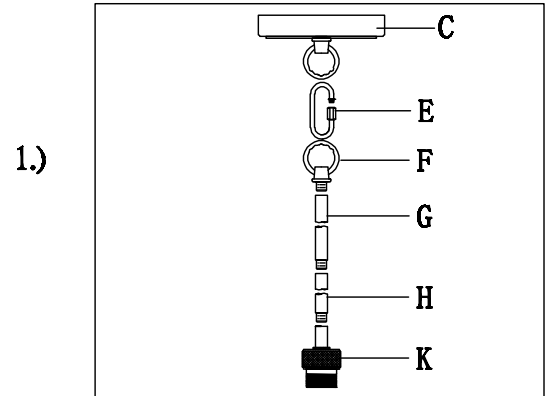

PRODUCT NAME: Vessel 1-Light Mini Pendant
ITEM NUMBER: 21619CLBKAL

Please consult your electrician for hanging fixture and wiring.

Bulb(not included):1-60 Watt Medium Base Bulb

IMPORTANT: Turn off the power at the main fuse or circuit breaker box before starting installation

Locate all hardware & components before discarding packaging

Step.1: Run wire through stems and combine stem lengths to loop, locked the hook with top and bottom loop

Step.2: Remove mounting bracket from fixture and install to electrical box

Wire fixture to wires in outlet box.

Green wire is for Ground.

Install fixture to bracket and tighten screws and finial(D) of the canopy to secure.

Step3: Attached the Glass(I) to the socket, then secured by socket ring(J)