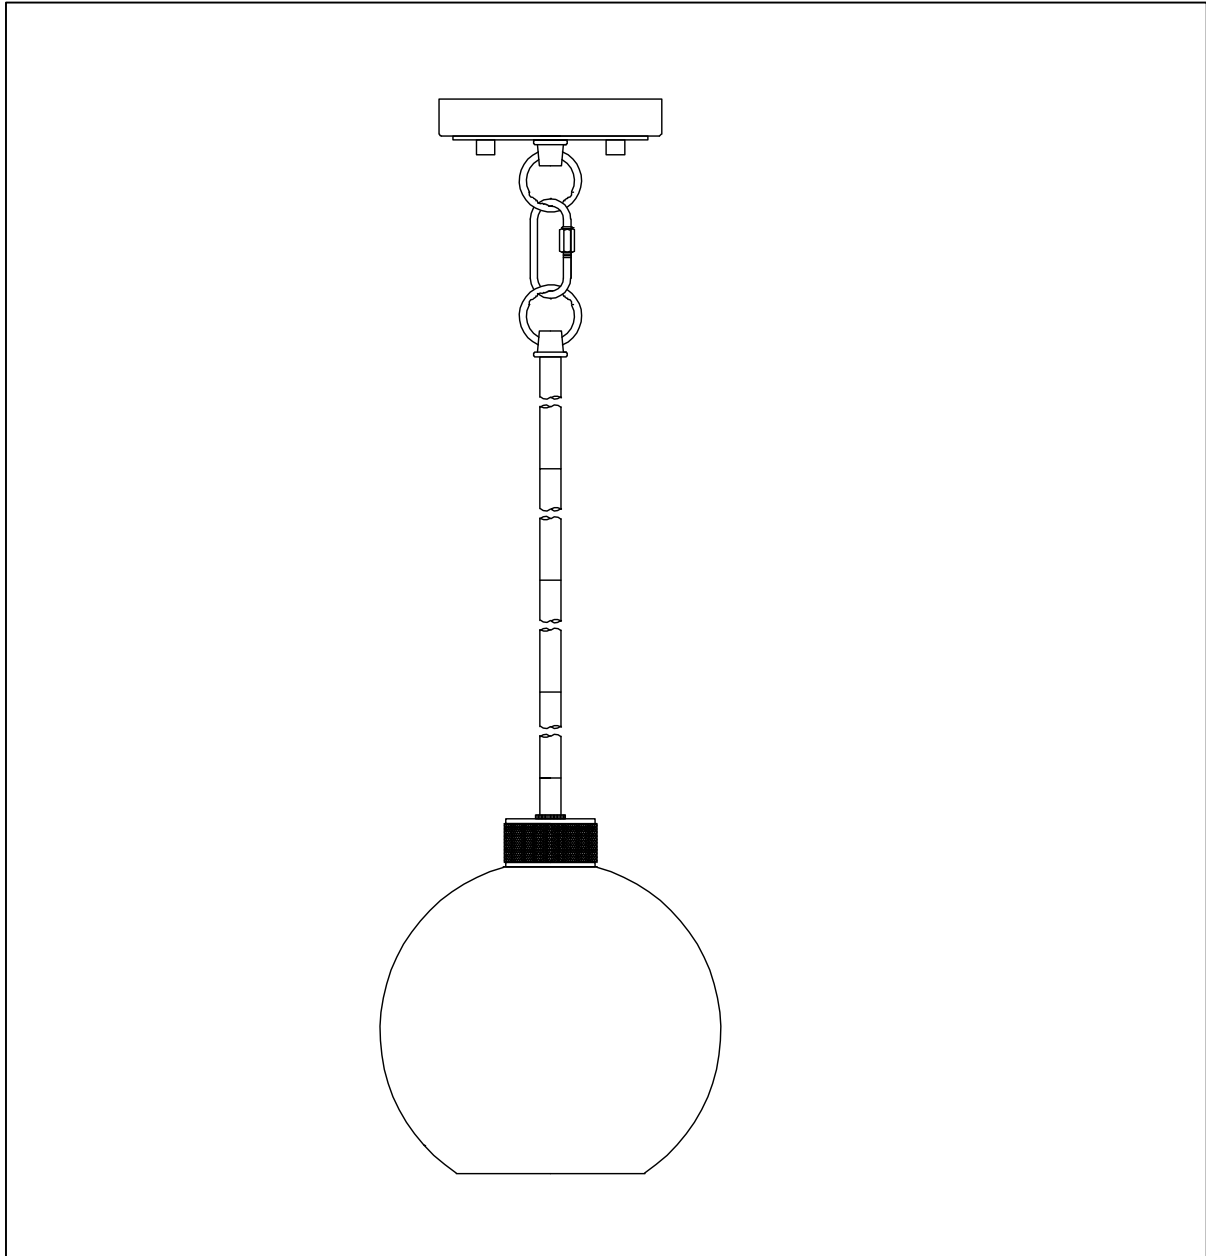

PRODUCT NAME: Vessel 1-Light Mini Pendant
ITEM NUMBER: 21619CLBKAL

Please consult your electrician for hanging fixture and wiring.

Bulb(not included):1-60 Watt Medium Base Bulb

IMPORTANT: Turn off the power at the main fuse or circuit breaker box before starting installation

Locate all hardware & components before discarding packaging

Step.1: Run wire through stems and combine stem lengths to loop, locked the hook with top and bottom loop

Step.2: Remove mounting bracket from fixture and install to electrical box

Wire fixture to wires in outlet box.

Green wire is for Ground.

Install fixture to bracket and tighten screws and finial(D) of the canopy to secure.

Step3: Attached the Glass(I) to the socket, then secured by socket ring(J)