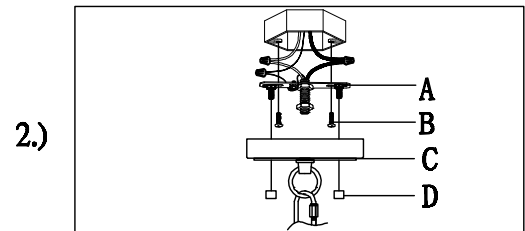

PRODUCT NAME: Vessel 1-Light Mini Pendant
ITEM NUMBER: 21619CLBKAL

Please consult your electrician for hanging fixture and wiring.

Bulb(not included):1-60 Watt Medium Base Bulb

IMPORTANT: Turn off the power at the main fuse or circuit breaker box before starting installation

Locate all hardware & components before discarding packaging

Step.1: Run wire through stems and combine stem lengths to loop, locked the hook with top and bottom loop

Step.2: Remove mounting bracket from fixture and install to electrical box