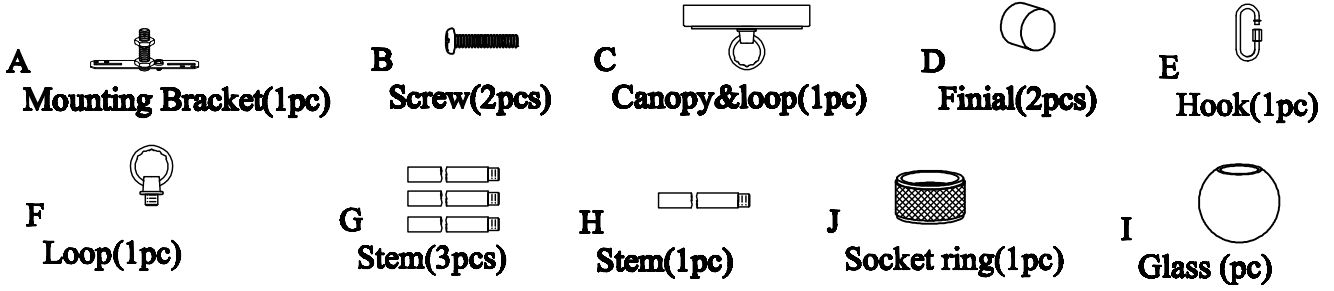

PRODUCT NAME: Vessel 1-Light Mini Pendant
ITEM NUMBER: 21619CLBKAL

Please consult your electrician for hanging fixture and wiring.

Bulb(not included):1-60 Watt Medium Base Bulb

IMPORTANT: Turn off the power at the main fuse or circuit breaker box before starting installation

Locate all hardware & components before discarding packaging

Step.1: Run wire through stems and combine stem lengths to loop, locked the hook with top and bottom loop

Step.2: Remove mounting bracket from fixture and install to electrical box

Wire fixture to wires in outlet box.

Green wire is for Ground.

Install fixture to bracket and tighten screws and finial(D) of the canopy to secure.

Step3: Attached the Glass(I) to the socket, then secured by socket ring(J)