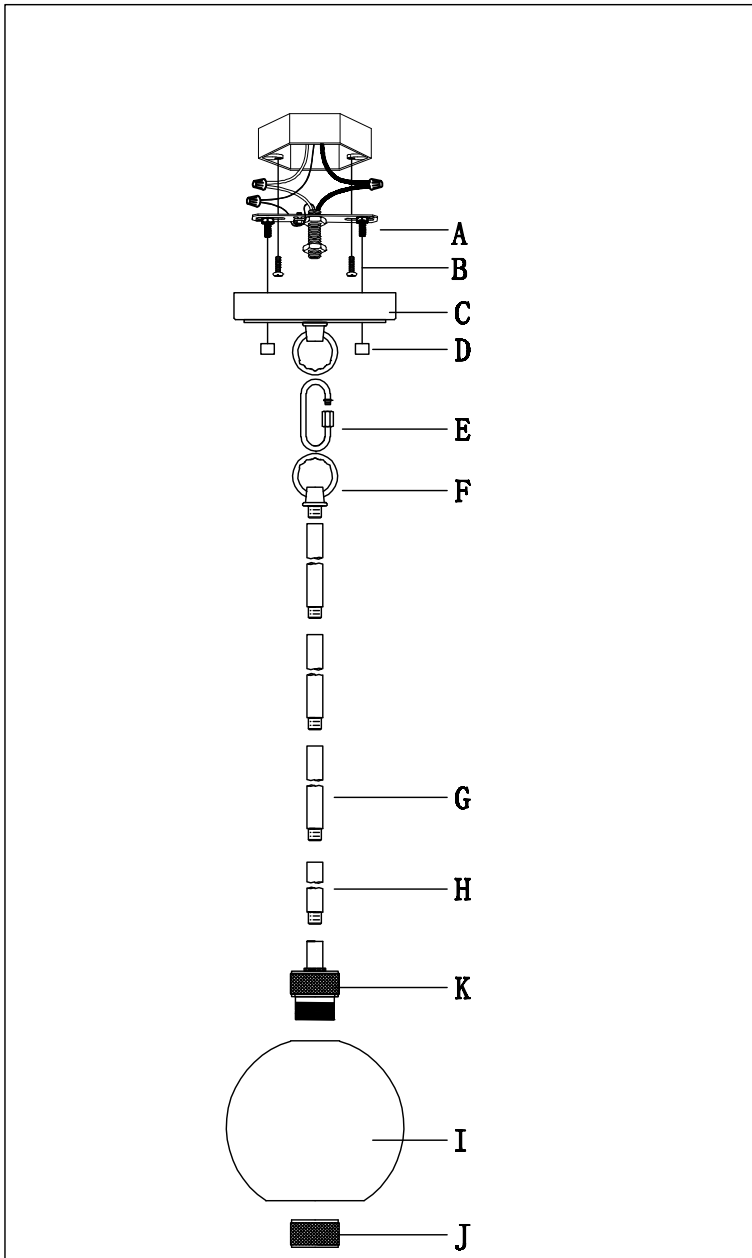

PRODUCT NAME: Vessel 1-Light Mini Pendant
ITEM NUMBER: 21619CLBKAL

Please consult your electrician for hanging fixture and wiring.

Bulb(not included):1-60 Watt Medium Base Bulb

IMPORTANT: Turn off the power at the main fuse or circuit breaker box before starting installation

Locate all hardware & components before discarding packaging

Step.1: Run wire through stems and combine stem lengths to loop, locked the hook with top and bottom loop

Step.2: Remove mounting bracket from fixture and install to electrical box

Wire fixture to wires in outlet box.

Green wire is for Ground.

Install fixture to bracket and tighten screws and finial(D) of the canopy to secure.

Step3: Attached the Glass(I) to the socket, then secured by socket ring(J)