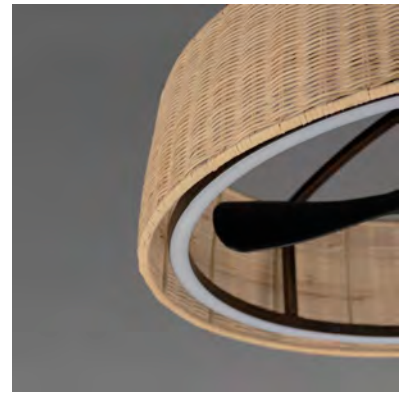

TULUM | FANDELIGHT

61012 | 61014

- Hand-Woven rattan in Natural matte coating or Dark stained finish
- Outdoor Dark Bronze powder coat on frame
- DC Motor 6-speed fan with reverse function
- White Tunable LED transitions from warm 2700K to Daylight White
- Wall remote included
- Connect to Wifi for smart enabled function
- Outdoor Fan, installed under covered areas

Job Name : _____
 Job Type : _____
 Quantity : _____
 Comments : _____

ACCESSORIES (Sold Separately)

FCT6000WT

Wall Control

FCT6100WT

*Sold Separately

PRODUCT DESCRIPTION

Hand woven rattan wicker in a natural or darkened finish are shaped into a sloping drum shade with an internal fan and LED light source within them. The contrasting Dark Bronze finish of the metalwork encases an LED ring toward the bottom edge of the shade allowing for a strobe-free light effect directed downward. The surface coatings are rated for outdoor applications so the rattan and the metalwork are purposefully designed for outdoor spaces under covered roofs. Transform your patio with coastal flair and escape the heat with this Fandelight by Maxim.