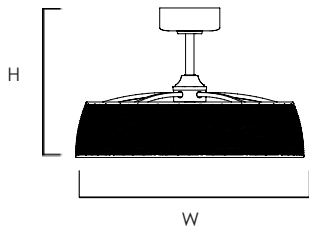

FINISHES OPTION

- Natural Rattan w/Dark Bronze (NADBZ)
- Dark Rattan w/Dark Bronze (RADBZ)

MATERIAL

Hand Woven Rattan, Steel, ABS

RATINGS

cETLus
Damp Location

INCLUDES

- Wall Mountable Remote Control
- 1 x 8" Downrod

DOWNROD OPTIONS

- 18" (FRD0118DBZ)
- 24" (FRD0124DBZ)
- 30" (FRD0130DBZ)
- 36" (FRD0136DBZ)