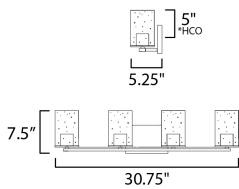

LAMPING

INPUT VOLTAGE : 120V
BULB : 4 x 60W Incandescent E26 Medium , 240W Total
BULB INCLUDED : (Not Included)
LIGHTING_DIRECTION : Omni