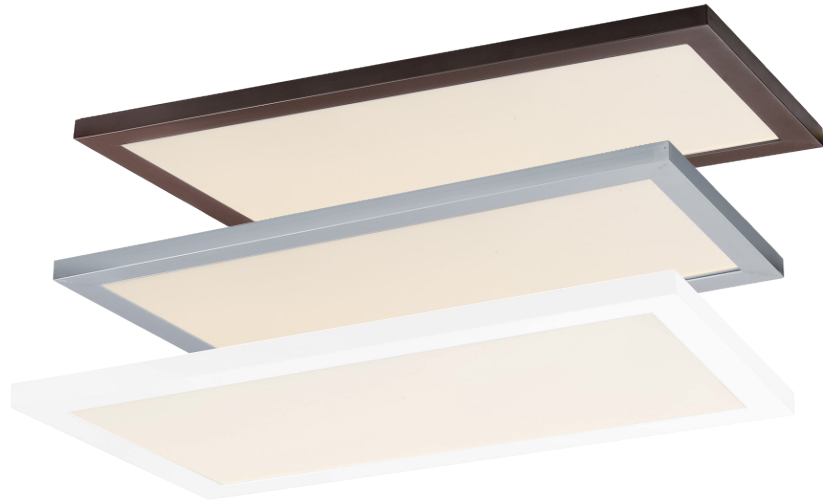

SKY I FLUSH MOUNT

57762 / 57772 / 57764 / 57774

- Dimmability Options: 0-10V or ELV
- Finish Options: White, Bronze, Brushed Aluminium
- Suitable for Closets according to NEC Section 410.8 & 410.16
- LED 3000K/4000K Color Temperature, CRI 90+
- Suitable for Wet Location
- Energy Star
- ETL/cETL
- 120-277V Input

Job Name : _____
 Job Type : _____
 Quantity : _____
 Comments : _____

PRODUCT DESCRIPTION

Sky makes large scale edge lit LED flush mount easy for both residential and commercial uses. With a user-friendly mounting bracket and integrated driver, this product lends itself to quick installations. High powered LED modules with 110-277V capability with your choice of dimming and classic finishes to suit any setting.

FINISHES OPTIONS:

- White (WT)
- Bronze (BZ)
- Brushed Aluminium (AL)

*57772 is only stocked in WT (White finish).
 Other finishes accepted by request,
 MOQ may apply.

MATERIAL:

Aluminum + Acrylic

RATINGS: