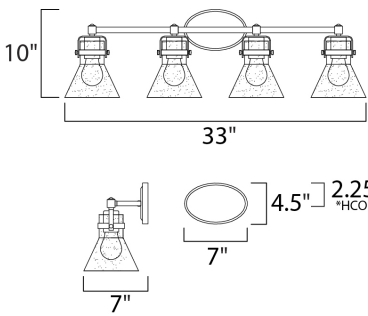

\*height from center of outlet to the top of the fixture

**MEASUREMENTS**

DIMENSION : 33" W x 10" H x 7" Ext  
 BACK PLATE : 7" W x 4.5" H x 2.25" HCO  
 HANGING WEIGHT : 7.26 lb

**LAMPING**

INPUT VOLTAGE : 120V  
 BULB : 4 x 60W Incandescent E26 Medium , 240W Total  
 BULB INCLUDED : (Not Included)  
 DIMMABLE : Yes  
 LIGHTING\_DIRECTION : Down