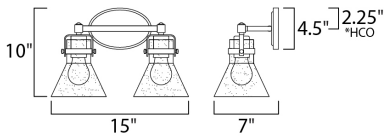

PRODUCT DESCRIPTION

This nautical-inspired collection features Clear Seedy glass cones suspended by a yoke frame. The clear glass offers abundant lighting and compliments the styling of the fixture. Make it a more industrial look by adding filament E26 light bulbs.